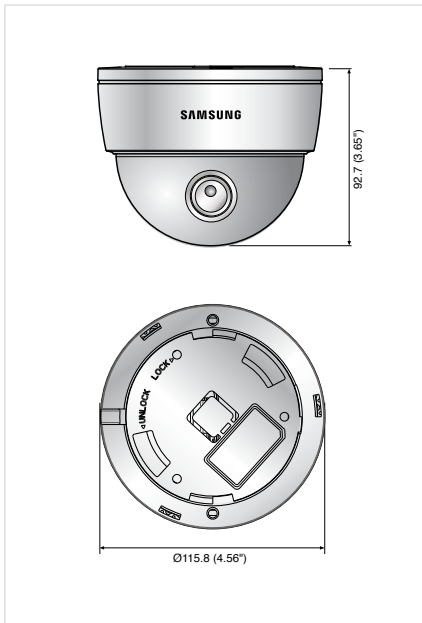

Dimensions

Unit : mm (inch)