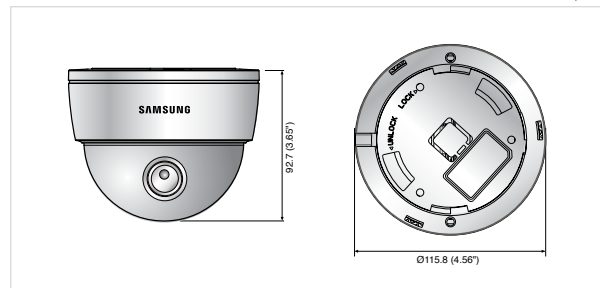

Dimensions

Unit : mm (inch)