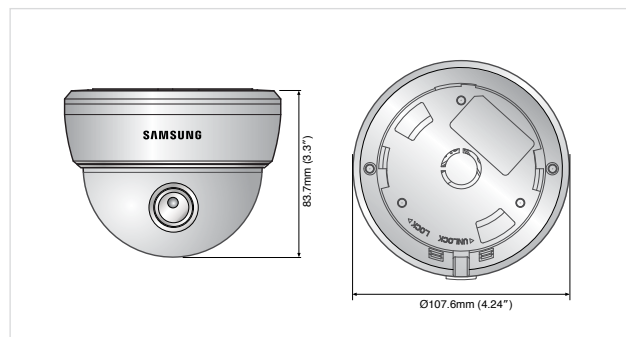

Dimensions

Unit : mm (inch)