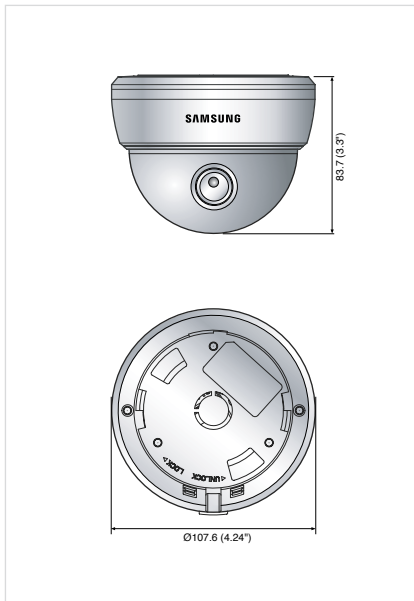

Dimensions

Unit : mm (inch)

The Eco mark represents Samsung Techwin's will to create environment-friendly products, and indicates that the product satisfies the EU RoHS Directive.

Design and specifications are subject to change without notice.

SAMSUNG TECHWIN CO., LTD.

145-3, Sangdaewon 1-dong, Jungwon-gu, Seongnam-si, Gyeonggi-do Korea 462-703
Tel : +82-31-740-8151-8 Fax : +82-31-740-8145
www.samsungcctv.com www.samsungsecurity.com

■ DISTRIBUTED BY