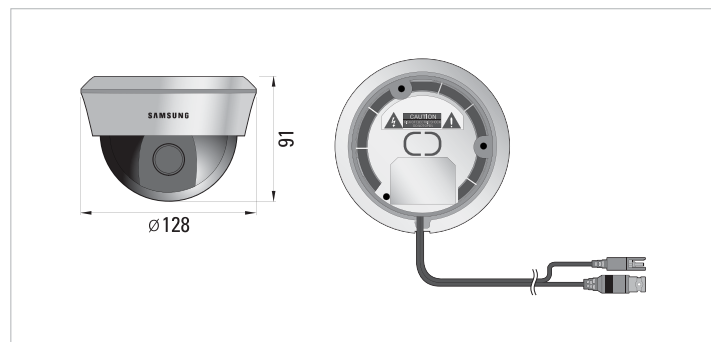

SCC-B5352/B5353 SCC-B5354/B5355

1/3" Color Vari-Focal Dome Camera

Summary

The SCC-B535X series cameras are variable dome cameras that reduce or eliminate the image blurring effect that results from video capture of a moving object. With its interior-friendly color and elegant design, the SCC-B535X series cameras are suited for luxurious interior spaces.

Specifications

Model	SCC-B5352	SCC-B5353	
Camera Type	1/3" Day & Night Color Fixed Dome Camera		
Image	Device	Super-HAD IT CCD	
	Effective Pixels	NTSC 811(H) x 508(V) PAL 795(H) x 596(V)	768(H) x 494(V) 752(H) x 582(V)
Scanning System	NTSC : 525 Line, 2:1 Interlace / PAL : 625 Line, 2:1 Interlace		
Minimum Scene Illumination	Color	0.0009(Sens up 128X, 15IRE)Lux	0.0009(Sens up 128X, 15IRE)Lux
	B/W	0.0009(Sens up 128X, 15IRE)Lux	0.00009(Sens up 128X, 15IRE)Lux
Functions	Day & Night	Yes(Electric)	Yes(Moving Filter)
	Sens Up(LSS)	Off, AUTO 128X	
	BLC	Yes(On/Off)	
	FLC	Yes(On/Off)	
Horizontal Resolution	540TV Lines		
Video Output	VBS 1.0Vp-p (75Ω, composite)		
Lens	Focal Length	2.5~6.0mm	
	Viewing Angle	Horizontal	108°(Wide) ~ 46°(Tele)
		Vertical	80°(Wide) ~ 34°(Tele)
Operating Temperature	-10°C~50°C		
Operating Humidity	Within 90% RH		
Power Requirement	AC24V / DC12V compatible		
Power Consumption	1.7W		
Weight	327g		
Dimensions	128(ø) x 91(H)mm		
Body Color	White	SCC-B5352	SCC-B5353
	Titan Silver	SCC-B5352S	SCC-B5353S

* SCC-B5354 is same as SCC-B5352 except for Focal length of Lens. (2.9~10mm)
SCC-B5355 is same as SCC-B5353 except for Focal length of Lens. (2.9~10mm)

Dimensions (unit:mm)

Features

- Horizontal resolution : 540 TV Lines
- Minimum scene illumination : (SCC-B5352 : 0.0009Lux
SCC-B5353 : 0.0009(color)/0.00009(B/W)Lux)
- Horizontal and vertical mirroring
- 3-Axis Design
- DNR (Digital Noise Reduction)
- Variable focal length of lens (2.5-6mm / 2.9-10mm)