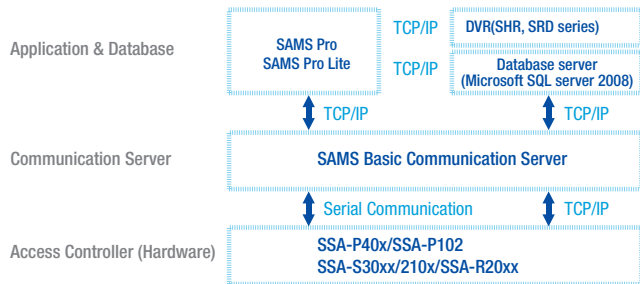

Samsung DVR and Access Control integration using SAMS PRO software

Easy integration with powerful benefits

Samsung Access Management Software (SAMS)

SAMS offers powerful, easy-to-use, IT-friendly, integrated security management under the familiar Microsoft Windows® operating environment. It is a complete end-to-end solution for today's most commonly deployed physical security applications; providing real-time monitoring, command and control, automation, database administration and report management in a single unified system. Ideally suited for any sized organisation seeking to self-monitor and manage security operations over their IT network infrastructure, SAMS is capable of seamlessly integrating access control, photo identification and credentialing, digital video surveillance, alarm monitoring, and intrusion detection devices.

Choosing the right package

SAMS is available in BASIC and PRO versions, with the PRO version able to benefit from video integration. Each version is also available as Server and Lite software. The Lite variant allows users access to day-to-day administration, such as adding/removing cards and generating reports, the server version allows full system configuration such as the ability to add controllers and other hardware.

Samsung Access Management Software

Simple set-up and graphical map display

Set-up couldn't be simpler. SAMS PRO can automatically search your Local Area Network (LAN) for connected Samsung SRD series DVR's and, once added, can communicate with cameras attached to the DVRs. At the heart of the control system sits a graphical map which allows camera and door locations to be highlighted with drag-and-drop icons making it quick and easy to create a very clear situational overview of the entire site.