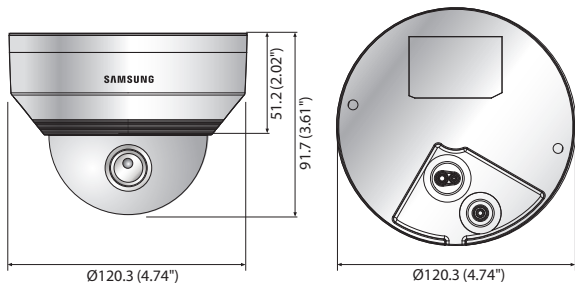

## Key Features

- Max. 2megapixel (1920 x 1080) resolution
- Built-in 2.8mm fixed lens (QNV-6010R)  
3.6mm fixed lens (QNV-6020R)  
6mm fixed lens (QNV-6030R)
- Max. 30fps@all resolutions (H.265/H.264)
- H.265, H.264, MJPEG codec supported, Multiple streaming
- Motion detection, Tampering, Defocus detection
- micro SD/SDHC/SDXC memory slot (Max. 128GB), PoE / 12V DC
- IR viewable length 20m (QNV-6010R), 25m (QNV-6020R)  
30m (QNV-6030R)
- Hallway view, WiseStream support, IP66, IK10
- LDC support (Lens Distortion Correction)

## Dimensions

Unit : mm (inch)