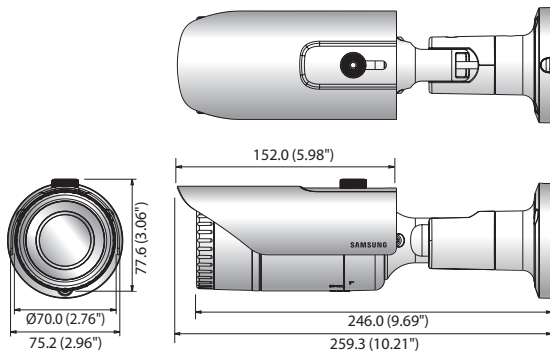

Dimensions

Unit : mm (inch)

Accessories (Optional)

QNO-6010R/6020R/6030R