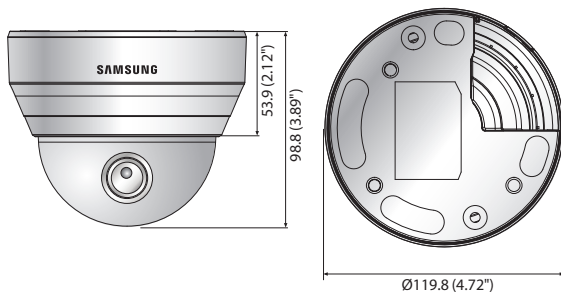

Dimensions

Unit : mm (inch)

Accessories (Optional)

QND-7080R

VIDEO	
Imaging Device	1/3" 4M CMOS
Total Pixels	2,720(H) x 1,536(V)
Effective Pixels	2,688(H) x 1,520(V)
Scanning System	Progressive
Min. Illumination	Color : 0.15Lux (30IRE), B/W : 0Lux (IR LED on)
LENS	
Focal Length (Zoom Ratio)	2.8 ~ 12mm (4.3x) motorized varifocal
Max. Aperture Ratio	F1.4
Angular Field of View	H : 109.7° ~ 26.0° / V : 60.8° ~ 15.2° / D : 131.3° ~ 30.1°
Focus Control	Simple focus (Motorized V/F) / Manual, Remote control via network
Lens Type	DC auto iris
Mount Type	Board type
PAN / TILT / ROTATE	
Pan / Tilt / Rotate Range	0° ~ 350° / 0° ~ 67° / 0° ~ 355°
OPERATIONAL	
IR Viewable Length	20m (65.62ft)
Camera Title	Off / On (Displayed up to 20 characters per line) - W/W : English / Numeric / Special characters - China : English / Numeric / Special / Chinese characters - Common : Multi-line (Max. 5), Color (Grey / Green / Red / Blue / Black / White), Transparency, Auto scale by resolution
Day & Night	True Day & Night
Backlight Compensation	Off / BLC / WDR
Wide Dynamic Range	120dB
Digital Noise Reduction	SSNR (Off / On)
Motion Detection	Off / On (4ea polygonal zones)
Privacy Masking	Off / On (6ea rectangular zones)
Gain Control	Off / Low / Middle / High
White Balance	ATW / AWC / Manual / Indoor / Outdoor
LDC (Lens Distortion Correction)	Off / On (5 levels with min / max)
Electronic Shutter Speed	Minimum / Maximum / Anti flicker
Flip / Mirror	Flip / Mirror / Hallway view
Intelligent Video Analytics	Motion detection with metadata, Tampering, Defocus detection
Alarm I/O	Input 1 / Output 1
Alarm Triggers	Motion detection, Tampering detection, SD card error, NAS error, Alarm input, Defocus detection
Alarm Events	File upload via FTP and E-mail, Local storage recording at event, Notification via E-mail, External output
Pixel Counter	Support (Plug-in viewer only)
NETWORK	
Ethernet	RJ-45 (10/100BASE-T)
Video Compression Format	H.265, H.264, MJPEG
Resolution	2592 x 1520, 2560 x 1440 (16:9), 2304 x 1296, 1920 x 1080, 1280 x 1024, 1280 x 960, 1280 x 720, 1024 x 768, 800 x 600, 800 x 448, 720 x 576, 720 x 480, 640 x 480, 640 x 360, 320 x 240
Max. Framerate	H.265/H.264 : Max. 20fps at 4M, Max. 30fps at 2M all resolutions, MJPEG : Max. 15fps
Smart Codec	WiseStream
Video Quality Adjustment	H.265/H.264 : Target bitrate level control, MJPEG : Quality level control
Bitrate Control Method	H.265/H.264 : CBR or VBR, MJPEG : VBR
Streaming Capability	Multiple streaming (Up to 3 profiles)
Audio I/O	Built-in mic
Audio Compression Format	G.711 u-law / G.726 selectable G.726 (ADPCM) 8KHz, G.711 8KHz, G.726 : 16Kbps, 24Kbps, 32Kbps, 40Kbps
Audio Communication	Uni-directional audio
IP	IPv4, IPv6
Protocol	TCP/IP, UDP/IP, RTP(UDP), RTP(TCP), RTCP, RTSP, NTP, HTTP, HTTPS, SSL/TLS, DHCP, PPPoE, FTP, SMTP, ICMP, IGMP, SNMPv1/v2c/v3(MIB-2), ARP, DNS, DDNS, QoS, PIM-SM, UPnP, Bonjour
Security	HTTPTS(SSL) login authentication, Digest login authentication IP address filtering, User access log, 802.1x authentication
Streaming Method	Unicast / Multicast
Max. User Access	6 users at unicast mode
Storage	micro SD/SDHC/SDXC (Max. 128GB), NAS - Motion images recorded in the SD memory card can be downloaded - Manual recording at local PC
Application Programming Interface	ONVIF Profile S/G, SUNAPI (HTTP API)
Webpage Language	English, Korean, Chinese, French, Italian, Spanish, German, Japanese, Russian, Swedish, Portuguese, Czech, Polish, Turkish, Dutch, Hungary, Greek
Web Viewer	Supported OS : Windows 7, 8.1, 10, Mac OS X 10.9, 10.10, 10.11 Plug-in free Webviewer - Supported Browser : Google Chrome 47, MS Edge 20 Plug-in Webviewer - Supported Browser : MS Explore 11, Mozilla Firefox 43, Apple Safari 9 * Mac OS X only
Central Management Software	SmartViewer
ENVIRONMENTAL	
Operating Temperature / Humidity	-10°C ~ +55°C (+14°F ~ +131°F) / Less than 90% RH
Storage Temperature / Humidity	-30°C ~ +60°C (-22°F ~ +140°F) / Less than 90% RH
ELECTRICAL	
Input Voltage / Current	PoE (IEEE802.3af, Class3) / 12V DC
Power Consumption	Max. 7.2W (PoE), Max. 6.4W (12V DC)
MECHANICAL	
Color / Material	Ivory / Plastic
Dimensions (WxH)	Ø119.8 x 98.8mm (Ø4.72" x 3.89")
Weight	355g (0.78 lb)