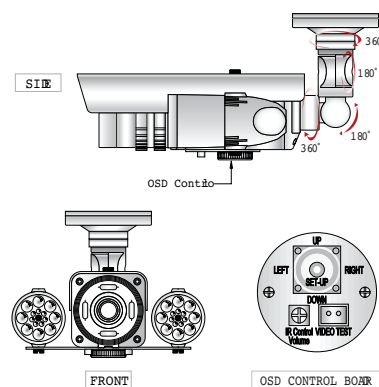

ORDERING INFORMATION

- ZD5501 Night Vision 600 TVL Camera with 5-50mm DC AI VF Lens, Soffit/Wall Mount
- ZD5502 Night Vision 600 TVL Camera with 5-50mm DC AI VF Lens, Wall Mount
- INTUS/JB Junction Box

ZD5501

TECHNICAL DATA SHEET

TECHNICAL SPECIFICATION

Model Number	ZD5501	ZD5502
Image Sensor	1/3" Sony Super HAD CCD	
Horizontal Resolution	600 TVL (Col), 700TVL (Mono)	
Sensitivity (F1.2)	0.15 Lux (Col) 0.0002 Lux (with Sens-up ON, x512), 0 Lux with IR LEDs On	
Lens	5-50mm DC AI Varifocal	
Angle Of View	66° ~ 7°	
Effective Pixels (H x V)	752 x 582	
Electronic Shutter Speed	1/50~1/120,000 Sec	
Scanning System	2:1 Interlace	
Synchronisation	Internal	
Frequency	Horizontal: 15.625KHz Vertical: 50.00Hz	
Video Output	1.0Vp-p~75Ω	
S/N Ratio	>52dB (AGC Off)	
Day / Night	AUTO / BW / COLOUR / EXT (ICR)	
O.S.D.	Yes, Built-In	
Gain Control	LOW / HIGH / OFF, Selectable	
White Balance	ATW / OUTDOOR / INDOOR / MANUAL / AWC (1,700°K~11000°K)	ATW / AWB / MANUAL (1800°K~10500°K)
Back Light Compensation	BLC / HLC / OFF	LOW / MIDDLE / HIGH / OFF
2D/3D DNR	ON / OFF (Level Adjustable)	ON / OFF (Level Adjustable)
SSDR (Digital Wide Dynamic Range)	ON / OFF (Level Adjustable)	
Sens-Up	AUTO / OFF (Selectable x2 ~ x512)	
Sharpness	ON / OFF (Level Adjustment)	
Digital Zoom	ON / OFF (x1 ~ x16)	
Motion Detection	ON / OFF (8 Programmable Zones)	
Privacy Function	ON / OFF (12 Programmable Zones)	
DIS	ON / OFF	
Flip / Mirror	ON / OFF / V-Rev / H-Rev	
Iris Control	DC / VIDEO	
IP Rating	IP66	
IR Illumination Range	70 Metres*	
IR Beam Angle	34° (10ø) / 20° (5ø)	
Operating Conditions	Temperature: -20°C ~ +50°C Humidity: 30 ~ 90% RH	
Power Supply	DC 12V / AC 24V	
Power Consumption	CDS ON: 1.5A Max	
Dimensions (W x H x D)	195 x 157 x 295 mm	
Weight	2500g	