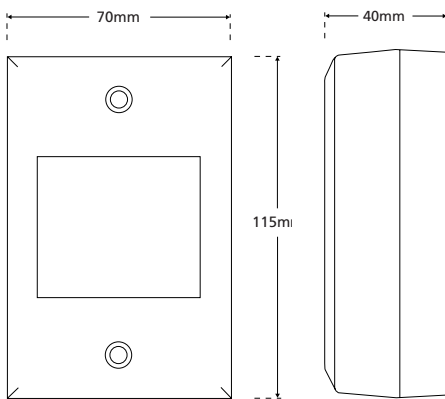

DISCREET CAMERA

COLOUR

SM-650/A

● Surface Mount colour camera

View from front

Side view

- Wall or ceiling mountable
- Camera mounted on manually adjustable miniature 'swivel and tilt' cradle, for exact camera positioning
- Smoked face plate disguises exact lens direction
- Ideal for mounting at head height by doorways to monitor the movement of people through buildings
- Cables feed directly into wall or ceiling so cannot be tampered with
- Comes with free power supply
- Comes with free audio capability
- Comes with lint-free cleaning cloth to remove grease and dirt from case and lens

- 1/4" CCD
- 350 TV lines
- 5.0 lux sensitivity
- Supply voltage: 12 Vdc
- Audio output: 1V p-p

Lens option

Lens	Product Code
4.0mm	SM-650/A

See Also:

SM-350/A
Monochrome option

IW-350/A
Monochrome in-wall camera

IW-650/A
Colour in-wall camera

SPECIFICATION

VIDEO	Image sensor	MOD-607 camera module
	Horizontal resolution	1/4" CCD sensor, 500 (H) x 582 (V) pixels
	Lens options	350 TV lines or greater
	Electronic shutter	SEE TABLE
	Sensitivity	Automatic linear shutter
	Video output	5.0 lux
	Supply voltage	PAL, 1Vp-p, 75 Ohms
Working temperature	12 Vdc ± 10%	
		-5°C to +40°C