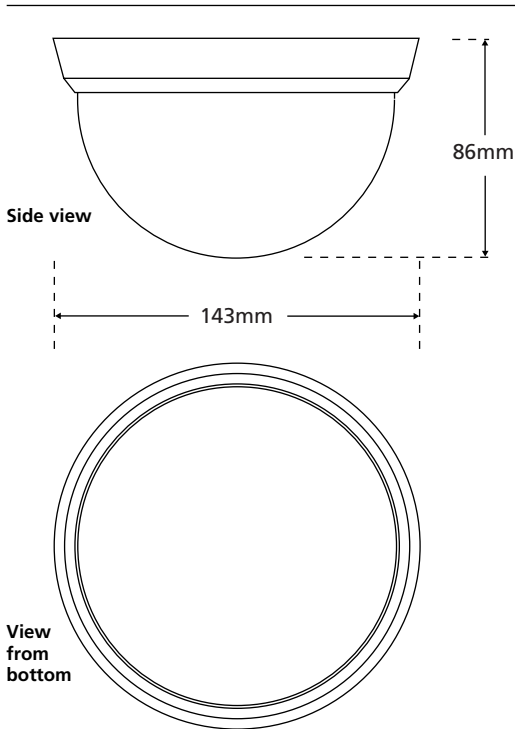

**COVERT CAMERA**

**COLOUR**

**DM-610**

● Mini-dome colour camera

- 1/4" CCD
- 350 TV lines
- 5.0 lux sensitivity
- Supply voltage: 12 Vdc
- Audio output: 1V p-p

**Lens option**

Lens	Product Code
4.0mm	DM-610/A

- Camera mounted on manually adjustable miniature 'swivel and tilt' cradle, for exact camera positioning
- Comes with black base plate and smoked dome. Also available with white base plate and clear dome
- Comes with free power supply
- Comes with free audio capability
- Comes with lint-free cleaning cloth to remove grease and dirt from case and lens

**See Also:**

**DM-310/A**  
Colour option

**DM-600**  
Vandal-resistant colour dome camera

**DM-604**  
Vandal-resistant multi-directional 4 camera dome

**SPECIFICATION**

<b>VIDEO</b>	Image sensor	MOD-607 camera module
	Horizontal resolution	1/4" CCD sensor, 500 (H) x 582 (V) pixels
	Lens options	350 TV lines or greater
	Electronic shutter	SEE TABLE
	Sensitivity	Automatic linear shutter
	Video output	5.0 lux
	Supply voltage	PAL, 1Vp-p, 75 Ohms
Working temperature	12 Vdc ± 10%	
		-5°C to +40°C