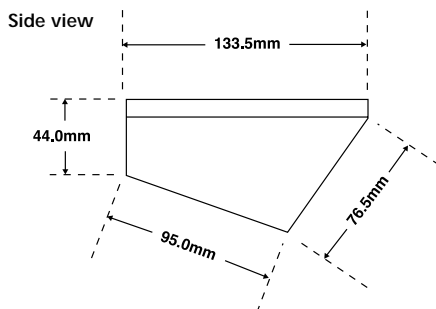

- 1/3" CCD
- 330 TV lines
- 5 lux sensitivity
- Supply voltage: 8-15 Vdc
- Audio output: 1V p-p

**Model options**

Lens	Model number
4.0mm	CW-600VR/A
2.5mm	CW-600VR/A/2.5
6.0mm	CW-600VR/A/6.0
8.0mm	CW-6300VR/A/8.0
12.0mm	CW-600VR/A/12.0
Dummy	CW-600VR/D

- Standard resolution colour camera module.
- Designed to look good, take knocks and be easy to install.
- Resistant to destruction and removal.
- White, powder-coated, 1.2mm high quality mild steel case with a 4mm toughened polycarbonate viewing window.
- Optional knock-out for use with 20mm diameter steel trunking.
- Wall or ceiling mountable.

See Also:

CU-605VR/PA  
Colour ceiling unit

CC-600VR/A  
Colour cornice camera

CM-600VR/A  
Colour corner mount camera

SPECIFICATION

VIDEO	
Image sensor	1/3" CCD sensor, 512 (H) x 492 (V) pixels
Horizontal resolution	330 TV lines or greater
Lens options	See table above
Electronic shutter	Automatic 1/60 to 1/16,000, 256 steps
Sensitivity	5 lux
Video output	625 line, 50 frame CCIR, 1Vp-p, 75 Ohms
Supply voltage / Power	8-15 Vdc / 110mA
Working temperature	0°C to 50°C