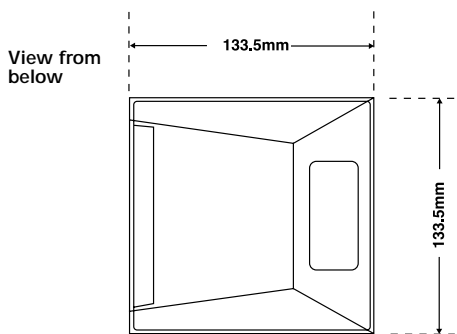

**DISCREET CAMERA**

**COLOUR**

**CW-600VR/A**

● **Colour Vandal-Resistant Ceiling/Wall Camera with Audio**

A unique miniature, slim steel housing designed for ceiling or wall installation. The unit conceals a miniature colour camera module on adjustable 'swivel and tilt' cradle.

- 1/3" CCD
- 330 TV lines
- 5 lux sensitivity
- Supply voltage: 8-15 Vdc
- Audio output: 1V p-p

**Model options**

Lens	Model number
4.0mm	CW-600VR/A
2.5mm	CW-600VR/A/2.5
6.0mm	CW-600VR/A/6.0
8.0mm	CW-6300VR/A/8.0
12.0mm	CW-600VR/A/12.0
Dummy	CW-600VR/D

- Standard resolution colour camera module.
- Designed to look good, take knocks and be easy to install.
- Resistant to destruction and removal.
- White, powder-coated, 1.2mm high quality mild steel case with a 4mm toughened polycarbonate viewing window.
- Optional knock-out for use with 20mm diameter steel trunking.
- Wall or ceiling mountable.

See Also:

CU-605VR/PA  
Colour ceiling unit

CC-600VR/A  
Colour cornice camera

CM-600VR/A  
Colour corner mount camera

SPECIFICATION

VIDEO	
Image sensor	1/3" CCD sensor, 512 (H) x 492 (V) pixels
Horizontal resolution	330 TV lines or greater
Lens options	See table above
Electronic shutter	Automatic 1/60 to 1/16,000, 256 steps
Sensitivity	5 lux
Video output	625 line, 50 frame CCIR, 1Vp-p, 75 Ohms
Supply voltage / Power	8-15 Vdc / 110mA
Working temperature	0°C to 50°C