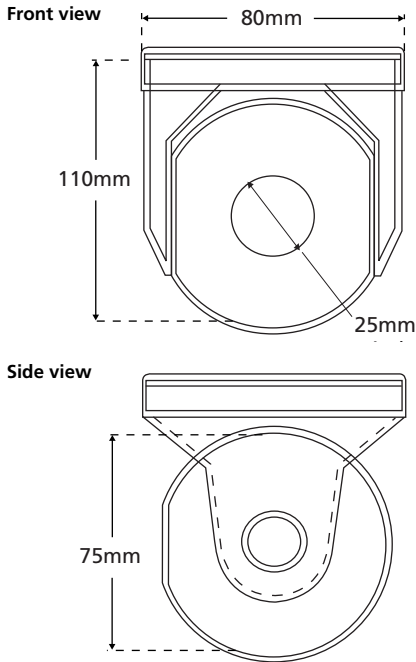

DISCREET CAMERA

COLOUR

BC-700

- Miniature wall or ceiling mount high resolution colour *Ball Camera*

- Superb picture quality
- Infinitely adjustable - 350° horizontal, 90° vertical
- Cables feed directly into wall or ceiling so cannot be tampered with
- Weather-resistant for outdoor use
- Free audio capability available for indoor use
- Easily mounts over single gang US or continental electrical wall box
- Comes with free power supply unit

- 1/3" CCD
- 450 TV lines
- 2.5 lux sensitivity
- Supply voltage: 12 Vdc
- Audio output: 1V p-p

Lens options

Lens	Non-Audio	Audio
4.0mm	BC-700	BC-700/A
2.3mm	BC-700/2.3	BC-700/A/2.3
5.6mm	BC-700/5.6	BC-700/A/5.6
8.0mm	BC-700/8.0	BC-700/A/8.0
16.0mm	BC-700/16.0	BC-700/A/16.0
25.0mm	BC-700/25.0	BC-700/A/25.0

All lens options are the same price

Comes with free wall mounting bracket

See Also:

BC-350
Standard monochrome Ball Camera

BC-300
Monochrome Ball Camera

BC-600
Colour Ball Camera

SPECIFICATION	MOD-715 camera module
Image sensor	1/3" CCD sensor, 752 (H) x 582 (V) pixels
Horizontal resolution	450 TV lines or greater
Lens options	SEE TABLE
Electronic shutter	Automatic linear shutter
Sensitivity	5.0 lux
Video output	PAL, 1Vp-p, 75 Ohms,
Supply voltage	12 Vdc ± 10%
Working temperature	-5°C to +40°C