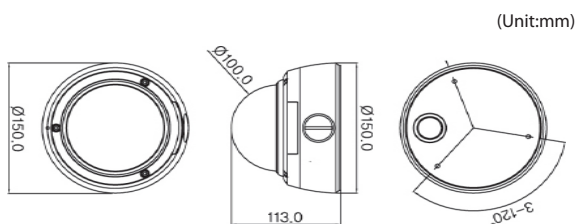

ZN-DNT350VPE

Super high resolution IP dome camera

Specifications

Description / Model	ZN-DNT350VPE
CAMERA MODULE	
Image Sensor	Sony 1/3" Super HAD CCD
Effective Pixels	752 x 582
Scanning System	2:1 Interlace
Horizontal Resolution	550 TVL
Minimum Illumination	0.3 Lux (50 IRE, AGC HIGH, DNR HIGH) 0.002 Lux (Sens-up X 128)
Lens	2.8~10.5 mm F1.2 DC Auto Iris Board Vari-Focal
Colour/Mono	True Day/Night
S/N Ratio	52dB (AGC Off)
Shutter Speed	1/60~1/120,000 (NTSC) 1/60~1/120,000 (PAL)
Gamma Correction	0.45
Gain Control	OFF / LOW / MIDDLE / HIGH
Synchronisation	Internal
Back Light Compensation	OFF / WDR / BLC / HLC
White Balance	AWB / ATW / AWC / MANUAL (1,800K~10,500K)
Sens Up	OFF / AUTO
Digital Noise Reduction	OFF / LOW / MIDDLE / HIGH

AUDIO	
Audio Input	Linein, 1.43p-p(Min 1.35Vp-p, max 1.49 Vp-p) 39 Ohm
Audio Output	Lineout, 46mW Power, 16 Ohm
Compression Format	G.711
FUNCTION	
1x Digital Input	TTL level 4.5V threshold, Max 50mA
1 x Digital Output	Max 500mA@24VAC or 1A@12VDC
RS-485/422	Yes
Network	10/100 Base-T
Protocol	TCP/IP, UDP/IP, HTTP, RTSP, RTP/UDP, RTP/TCP, SNMP, mDNS, UPnP, SMTP, SOCK, IGMP, DHCP, DDNS, SSL v2/v3, IEEE 802.1X, SSH
SD Memory	MicroSD (optional)
NB. Specification subject to change without notification	

VIDEO	
Compression Format	H.264 (ISO14496-10), MPEG-4 (ISO14496-2), MJPEG
Multi-Streaming	Dual Stream, Configurable
Resolution	D1, 4CIF, CIF, VGA, QCIF, QVGA
Compression FPS	25/30 fps@D1
Video Bitrates/Bandwidth	32Kbs ~ 6Mbps
Deinterlacing	Yes (DSP)
Motion Detection	Yes (DSP)
Burnt-in Text (Digital)	Yes
Output	1 Loop Out (BNC Connector)

ELECTRICAL	
Power Source	12V DC (DC Jack)
Power over Ethernet	Yes (IEEE 802.3af)
Power Consumption	300 mA @ +12V (Approx)
Approvals	All A/C driven sources are U/L approved. Certifications: CE/EN/FCC

ENVIRONMENTAL	
Operating Temperature	0°C ~ 50°C (32°F ~ 122°F)
Storage Temperature	-25°C ~ 70°C (-13°F ~ 158°F)
Operating Humidity	Up to 85% RH (Non-condensing)

MECHANICAL	
Material	Aluminum Die Casting / Polycarbonate
Colour	Ivory
Dimension	Housing:150(diam) x 113(H) mm Dome: 100.0(diam) mm
Weight (Approx)	1,080 g

MANAGEMENT	
Control	Intuitive Web Browser Interface/VSoIP
Video Content Filters (Included as Standard)	Motion Detection, Tamper Detection
High Performance	Advanced Tracking Algorithm, Low False Alarm Rate
Detection Zones	Multi-segment Polygons and Lines
On-screen Display	Real-time Display of Tracking Data and Events

VIDEO CONTENT ANALYSIS (Upgrade)	
Detection Behaviour	Direction, Stopping, Loitering, Entering, Exiting, Appear, and Disappear Filters
3D Behaviour	Perspective Corrected Size and Speed Filters
Statistics	Counters, Events, Incidents, Triggers, Alarms

IMAGE STABILISATION (Upgrade):	
Electronic Stabilisation	Removes Camera Sway
WARRANTY	3 Years

V1.01