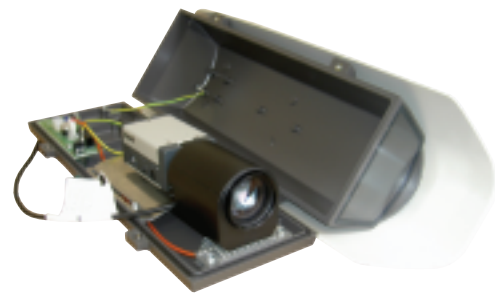

CHOV-II

Medium Housing

Stylish Enviromental housing that is designed to make the installation and servicing easier. Due to its side opening, the accessibility to the lens, camera and its connections is quicker.

The body is made of aluminium and the sunshield of ABS material. Its IP 66 weatheproof features makes the houing ideal for all weather condition.

The CHOV II can be supplied with a integrated self-parking wiper (optional). It is possible to have either a standard bracket or a cable managed bracket with the housing.

The CHOV II can accept Vari focal lenses, Fixed focus lenses and 6:1 zoom lenses.

Ordering Information:

CHOV II IP66 external Housing 230Vac Input
CHOV II /12 IP66 external Housing 12Vdc Input
CHOV II /24 IP66 external Housing 24Vac Input

Housing showing side opening with camera/lens (not included)

MODEL	CHOV-II
Water Resistance	IP66
Construction	Aluminium
Colour-Body	CBC Grey
Sun Shield	RAL 9002
Operating Temperature	-20°C ~ 50°C (with heater)
Heater Temperature On	< 15°C +/- 3°C
Temperature Off	> 22°C +/- 3°C
Heater Consumption	IN 12Vdc/24Vac, consumption 20W / IN 115/230Vac, consumption 40W 1200mA (12Vdc) / 600mA (24Vac / 180mA (230Vac)
Blower Temperature On	> 35°C +/- 3°C
Temperature Off	< 20°C +/- 3°C
	IN 12VDC or 24VAC or IN 100-240VAC, OUT12VDC (4W max)
Dimensions	
Internal (W x H) mm	100 x 70 (useable area)
External (W x H x L) mm	115 x 163 x 514
Weight	2.54Kg

KEY FEATURES:

- Easier installation (side opening)
- Indoor/Outdoor installation (IP66)
- Integrated wiper option
- Wall and ceiling mount options (internal and external)
- Different mounting options; standard bracket, cable management bracket or P&T