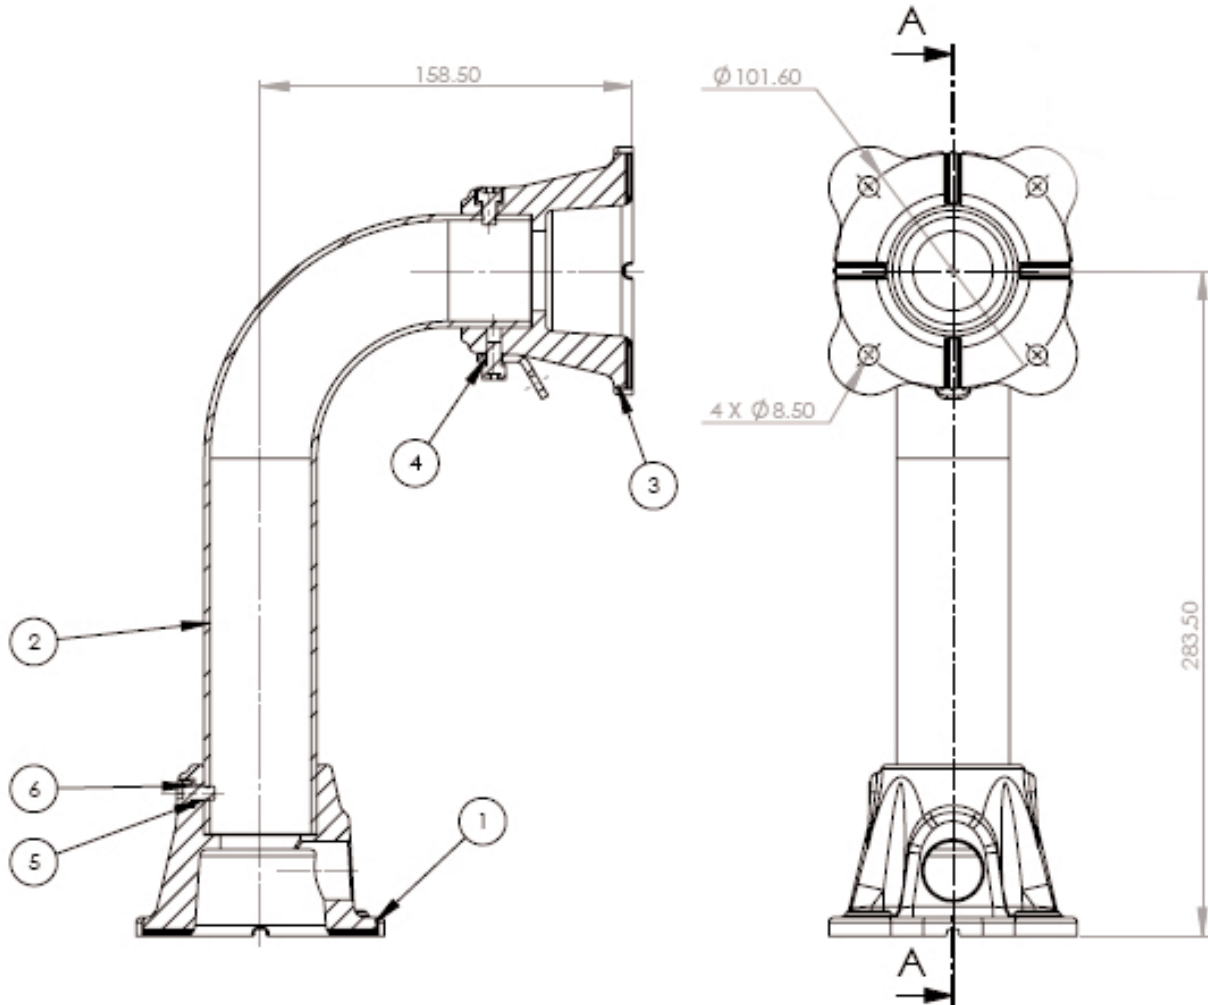

C-WM Wall Mount Bracket

DATA SHEET

C-Allview/C-View Accessories

ITEM NO	NAME
1	Cap 1 -MC V9 H (x1)
2	Wall Mount Section V3 (x1)
3	Cap 1 -MC V9 (x1)
4	Safety Loop (x1)
5	M6 cap head x 10 (x5)
6	M6 Spring Washer (x5)

Ordering Information

- C-WM-W Wall mount bracket, White
- C-WM-B Wall mount bracket, Black

Wall mounting options for fixing directly to upright locations, c/w Lanyard clip.