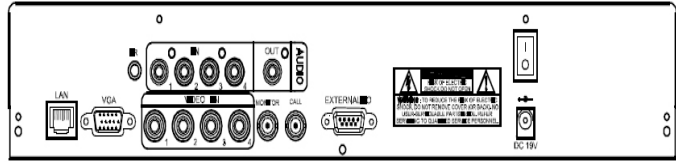

### Specifications

Description / Model	C-MPH04-II
Video System	NTSC / PAL (auto detection)
Video Compression Format	H.264
Video Input	4 channels (Composite video signal 1 Vp-p 75Ω BNC)
Video Loop Output	4 channels (Composite video signal 1 Vp-p 75Ω BNC)
Video Output (BNC)	Main Monitor: Main monitor out Call Monitor: For sequence display
Video Output (VGA)	Built-in VGA interface for LCD monitor for Main monitor out. VGA & Main BNC output are same output)
Audio Input / Output	4 audio inputs, audio output (Mono)
Maximum Recording Rate	
Frame	704x480 pixels with 30 IPS <NTSC> 704x576 pixels with 25 IPS <PAL>
Field	704x240 pixels with 60 IPS <NTSC> 704x288 pixels with 50 IPS <PAL>
CIF	352x240 pixels with 120 IPS <NTSC> 352x288 pixels with 100 IPS <PAL>
Image Quality Setting	SUPER BEST / BEST / HIGH / NORMAL
Hard Disk Storage	Accommodates 1 SATA HDDs (1 HDD capacity up to 2TB)
Quick Search	Time / Motion / Alarm search mode
SATA Interface	Built-in
Recording Mode	Manual / Timer / Motion / Alarm / Remote
Multiplex Operation	Live display / record / playback / backup / network operations
USB Mouse Control	YES
Motion Detection Area	16 x 12 grids per channel
Motion Detection Sensitivity	3 adjustable parameters for accurate detection
Pre-alarm Recording	YES
Backup Device	DVD Writer / USB 2.0 flash drive / Network
Web Transmitting Compression Format	H.264
Ethernet	10/100 Base-T. Supports remote control and live view via Ethernet