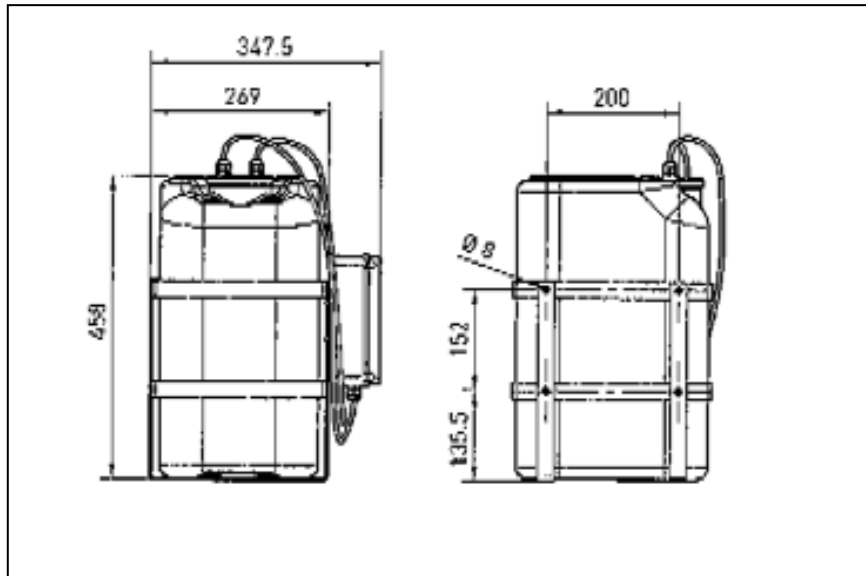

C-AWA25L – 25 Litre Washer Bottle

Unit Weight: 5.1kg/ 11.2

Package Weight: 6.1kg/ 13.4lb

Package Dimensions (BXHXL): 39x33x56cm / 15.4x13.0x22.0in