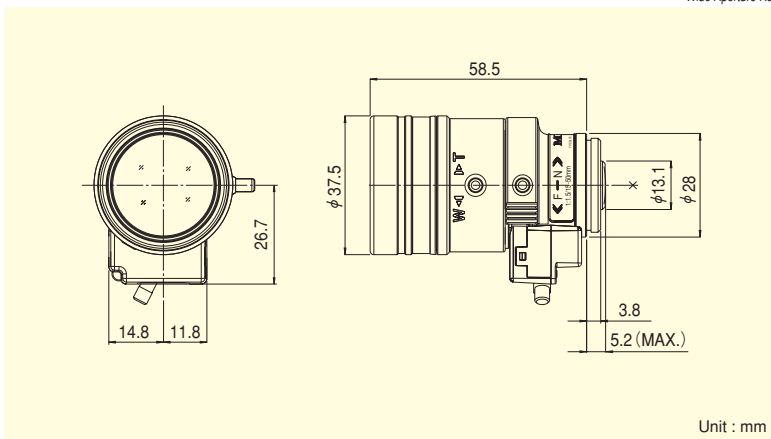

MANUAL
Manual Iris

CS-mt
CS Mount

METAL
Metal Mount

AT
Aspherical Lens

F1.5
Wide Aperture Rate

3.3×

New!

- High image-quality monitoring with optical performance supporting 3 megapixels.
- f15-50mm, 3.3x zooming application compatible lens.
- Designed to maximize optical performance with high-accuracy aspheric lens, low-dispersion glass, and high refractive-index glass.

MEGAPIXEL VARI-FOCAL LENSES MP³

Focal Length (mm)		15~50 (3.3×)	
Iris Range		F1.5 ~ Close	
Operation	Zoom	Manual	
	Focus	Manual	
	Iris	Manual	
Angle Of View (H×V)	1/3"	WIDE	18°08' × 13°34'
		TELE	5°35' × 4°12'
	1/4"	WIDE	13°34' × 10°10'
		TELE	4°12' × 3°10'
Focusing Range (From Front Of The Lens) (m)		∞ ~ 0.8	
Object Dimensions at M.O.D. (H×V) (mm)	1/3"	WIDE	271 × 202
		TELE	87 × 66
	1/4"	WIDE	202 × 151
		TELE	66 × 49
Back Focal Distance (in air) (mm)		MIN.7.7	
Exit Pupil Position (From Image Plane) (mm)		-36	
Filter Thread (mm)		—	
Mount		CS	
Mass (g)		60	
Remarks		• With Metal Mount	