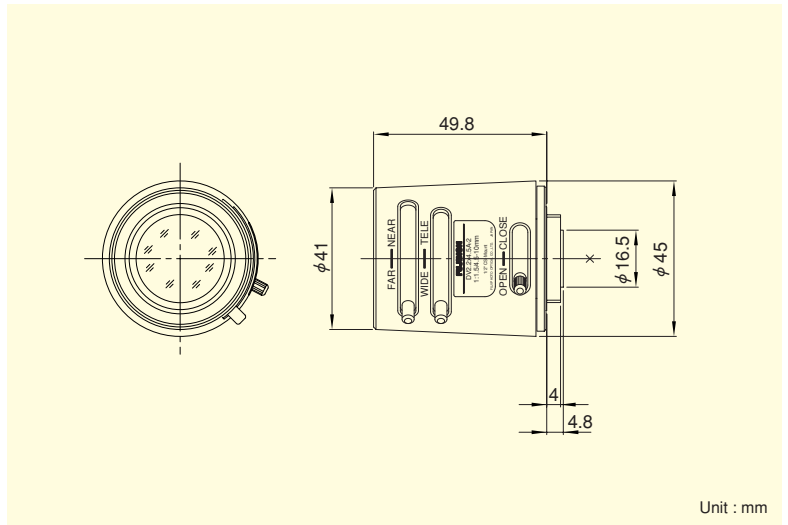

# DV2.2×4.5A-2

Applicable camera (model)

**VARI**  
Vari-Focal

**MANUAL**  
Manual Iris

**CS-mt**  
CS Mount

2.2×

※Photograph is a similar model.

- Compatible with a wide range - 1/2", 1/3" and 1/4" - cameras

Unit : mm

VARI-FOCAL LENSES

Focal Length (mm)		4.5~10 (2.2×)	
Iris Range		F1.5 ~ Close	
Operation	Zoom	Manual	
	Focus	Manual	
	Iris	Manual	
Angle Of View (H×V)	1/2"	WIDE	82°58' × 60°45'
		TELE	35°35' × 26°41'
	1/3"	WIDE	60°45' × 45°03'
		TELE	26°41' × 20°01'
	1/4"	WIDE	45°03' × 33°35'
		TELE	20°01' × 15°01'
Focusing Range (From Front Of The Lens) (m)		∞ ~ 0.3	
Object Dimensions at M.O.D. (H×V) (mm)	1/2"	WIDE	547 × 363
		TELE	203 × 150
	1/3"	WIDE	363 × 261
		TELE	150 × 111
	1/4"	WIDE	261 × 190
		TELE	111 × 83
Back Focal Distance (in air) (mm)		8.34	
Exit Pupil Position (From Image Plane) (mm)		-24.9	
Filter Thread (mm)		—	
Mount		CS	
Mass (g)		60	
Remarks			