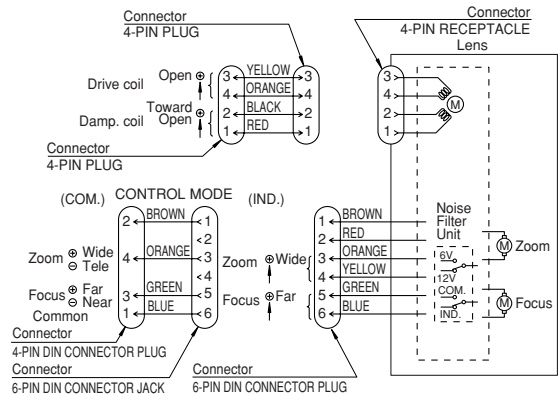

DC
DC Auto Iris

CS-mt
CS Mount

METAL
Metal Mount

ND
ND Filter

12x

※Photograph is a similar model.

- Standard zoom lens with the excellent cost performance
- Multiple power supply (6V, ±6V, 12V, ±12V) supported, enabling the use of existing control systems
- Built-in ND filter of T400, supporting super sensitive cameras

Focal Length (mm)		8~96 (12x)	
Iris Range		F2.0 ~ T400 (Equivalent to F400)	
Operation	Zoom	Motor Drive	
	Focus	Motor Drive	
Angle Of View (HxV)	Iris Auto (DC Type) (*1)		
	1/2"	WIDE	43°36' X 33°24'
		TELE	3°49' X 2°52'
	1/3"	WIDE	33°24' X 25°22'
	TELE	2°52' X 2°09'	
	1/4"	WIDE	25°22' X 19°09'
		TELE	2°09' X 1°37'
Focusing Range (From Front Of The Lens) (m)		∞ ~ 1.3	
Object Dimensions at M.O.D. (HxV) (mm)	1/2"	WIDE	1003 X 753
		TELE	84 X 63
	1/3"	WIDE	752 X 565
		TELE	63 X 47
	1/4"	WIDE	564 X 424
		TELE	47 X 35
Back Focal Distance (in air) (mm)		16.22	
Exit Pupil Position (From Image Plane) (mm)		-51	
Filter Thread (mm)		M55 X 0.75	
Mount		CS	
Mass (g)		330	
Coil Resistance		Drive Coil	180Ω
		Damping Coil	720Ω
Current Consumption		24mA (Max.) at DC 4V	
Standard Accessories		Iris Control Cable Conversion Cable (6-pin→4-pin) Connection Connector (4-pin, 6-pin)	
Remarks		• With Metal Mount (*1) When power is turned off, iris will automatically be closed.	

Wiring

Control Mode

Controller output	Select switch position	Conversion cable (Standard accessory)
6V	6V / IND.	Not necessary
±6V	6V / COM.	Necessary
12V	12V / IND.	Not necessary
±12V	12V / COM.	Necessary

Control Unit

Product Name	CRD-2A	CRD-2B
Operation	Zoom, Focus	
Power Source	AC 100V/120V/220V/240V 50/60Hz	

AC Power Cord

Japan	PCA-1
U.S.A./Canada	PCA-2
Continental Europe	PCA-3
Australia	PCA-4
Without AC Plug	PCA-5