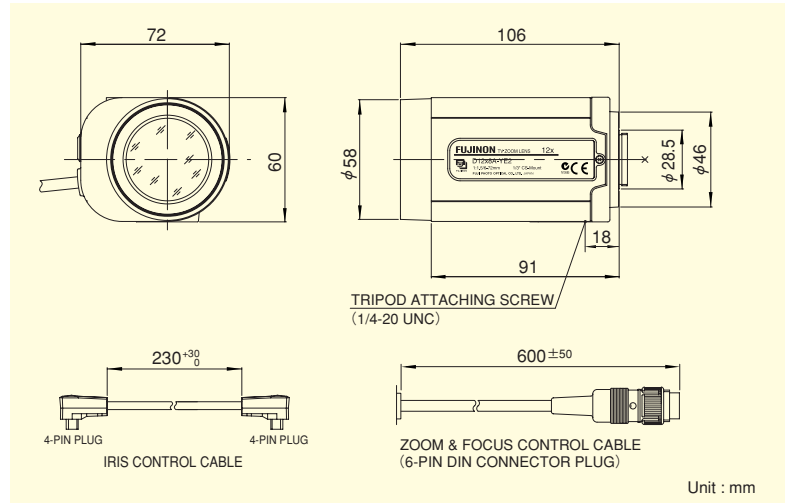

DC
DC Auto Iris

CS-mt
CS Mount

METAL
Metal Mount

ND
ND Filter

12x

※Photograph is a similar model.

- Standard zoom lens with the excellent cost performance
- Multiple power supply (6V, ±6V, 12V, ±12V) supported, enabling the use of existing control systems
- Built-in ND filter of T400, supporting super sensitive cameras

Focal Length (mm)		8~96 (12x)	
Iris Range		F2.0 ~ T400 (Equivalent to F400)	
Operation	Zoom	Motor Drive	
	Focus	Motor Drive	
Angle Of View (HxV)	Iris Auto (DC Type) (*1)		
	1/2"	WIDE	43°36' X 33°24'
		TELE	3°49' X 2°52'
	1/3"	WIDE	33°24' X 25°22'
	TELE	2°52' X 2°09'	
	1/4"	WIDE	25°22' X 19°09'
		TELE	2°09' X 1°37'
Focusing Range (From Front Of The Lens) (m)		∞ ~ 1.3	
Object Dimensions at M.O.D. (HxV) (mm)	1/2"	WIDE	1003 X 753
		TELE	84 X 63
	1/3"	WIDE	752 X 565
		TELE	63 X 47
	1/4"	WIDE	564 X 424
		TELE	47 X 35
Back Focal Distance (in air) (mm)		16.22	
Exit Pupil Position (From Image Plane) (mm)		-51	
Filter Thread (mm)		M55 X 0.75	
Mount		CS	
Mass (g)		330	
Coil Resistance		Drive Coil	180Ω
		Damping Coil	720Ω
Current Consumption		24mA (Max.) at DC 4V	
Standard Accessories		Iris Control Cable Conversion Cable (6-pin→4-pin) Connection Connector (4-pin, 6-pin)	
Remarks		• With Metal Mount (*1) When power is turned off, iris will automatically be closed.	

ZOOM LENSES

Accessories

Close-up Lens

Product Name	CL3355 (M55X0.75mm fc=333mm)	CL10055 (M55X0.75mm fc=1000mm)		
Imaging Scope (mm)	333~250	1000~500		
Camera Image Size Range	1/2" 1/3" 1/4"	1/2" 1/3" 1/4"		
Object Dimensions (mm)	TELE 1/2"	17X13	TELE 1/2"	37X27
	1/3"	13X10	1/3"	27X21
	1/4"	10X7	1/4"	21X15
	WIDE 1/2"	203X152	WIDE 1/2"	436X327
	1/3"	152X114	1/3"	327X245
	1/4"	114X86	1/4"	245X184