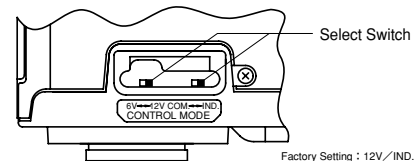

Control Mode

Controller output	Select switch position	Conversion cable (Standard accessory)
6V	6V / IND.	Not necessary
±6V	6V / COM.	Necessary
12V	12V / IND.	Not necessary
±12V	12V / COM.	Necessary

ZOOM LENSES

Accessories

Close-up Lens

Product Name	CL3355 (M55X0.75mm fc=333mm)	CL10055 (M55X0.75mm fc=1000mm)		
Imaging Scope (mm)	333~250	1000~500		
Camera Image Size Range	1/2" 1/3" 1/4"	1/2" 1/3" 1/4"		
Object Dimensions (mm)	TELE 1/2"	17X13	TELE 1/2"	37X27
	1/3"	13X10	1/3"	27X21
	1/4"	10X7	1/4"	21X15
	WIDE 1/2"	203X152	WIDE 1/2"	436X327
	1/3"	152X114	1/3"	327X245
	1/4"	114X86	1/4"	245X184

Control Unit

Product Name	CRD-2A	CRD-2B
Operation	Zoom, Focus	
Power Source	AC 100V/120V/220V/240V 50/60Hz	

AC Power Cord

Japan	PCA-1
U.S.A./Canada	PCA-2
Continental Europe	PCA-3
Australia	PCA-4
Without AC Plug	PCA-5

Extension Cable

CRD-2A	CEC-AA102-11 (10m) CEC-AA202-11 (20m)
CRD-2B	CEC-AB102-11 (10m) CEC-AB202-11 (20m)