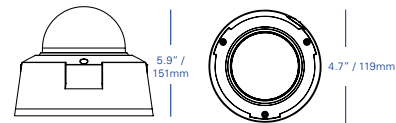

Specifications

Audio	N437BEW/P	N437VEW/P
Input/Output	1 Input / 1 Outputs	
Encoding	G.711a / G.711u / PCM	
Mechanical		
Material	Aluminum Alloy	
Junction Box Compatibility	S1JF2G	S1JF5G
Product Dimensions (D x H)	10.6" x 4.3" x 3.9" / 268 x 109 x 100mm	φ 5.9" x 4.7" / φ 151 x 119mm
Product Weight	3.1lb / 1.4kg	2.6lbs / 1.2kg
Electrical		
Network Port	RJ45 (10/100/1000 Base-T)	
Analog Video Out (service only)	Yes, 2-pin to BNC F type, NTSC Default	
Power Input	24V AC	12V DC / 24V AC
Power over Ethernet Type (PoE)	PoE (802.3af)	
Power Consumption (Maximum)	15 W	18 W
Current Consumption (Maximum)	625mA	1000mA (12V) / 759mA (24 V)
Edge Storage	Yes / microSD Type (64GB max.)	
Built-in Heater	Yes	No
Alarm I/O	2 Inputs / 1 Output	1 Input / 1 Output
Environmental		
Storage Temperature	-40°F ~ +140°F / -40°C ~ +60°C	-22°F ~ +140°F / -30°C ~ +60°C
Storage Humidity	Less than 95% RH	
Operating Temperature	-40°F ~ +140°F / -40°C ~ +60°C	-22°F ~ +140°F / -30°C ~ +60°C
Operating Humidity	Less than 95% RH	
Cold Start Temperature	-40°F / -40°C	-22°F / -30°C
Ingress Protection	IP66 Rated	
Vandal Resistance	N/A	IK10 Rated

Dimensions

N437VEW