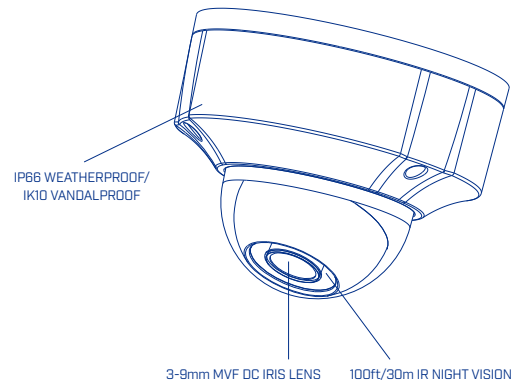

Camera	N437BEW/P	N437VEW/P
Imaging Device	3MP, 1/3 Inch	
Effective Pixels	2048 x 1536	
Image Type	CMOS	
Image Readout	Progressive Scan	
Day / Night	Auto / Color / B/W	
Day/Night Delay Adjustment	Yes	
Mechanical IR Cut Filter	Yes	
Min. Illumination	0.1lux @ F1.4 (Color) 0.01lux @ F1.4(B/W)	
S/N Ratio	≥50dB	
Field of View (H)	29° ~ 87°	
IR Illumination	100ft / 30m, 850nm	
IR On / Off Control	Yes	
Video Output	RJ45 / Service Out (2-pin - BNC F)	
Electronic Shutter Range	1/3(4)s - 1/10,000s	
Optical		
Lens Type	Motorized varifocal	
Mount Type	Board Type	
Iris Type	DC Iris	
Focal Length	3 - 9mm	
Aperture	F1.6 ~ F2.7	
Optical Zoom	3x	
Focus	AF / Manual	
Iris Control Type	Auto	
Video		
Video Compression	H.264 / MJPEG	
Video Streams	H.264 / H.264 / MJPEG Triple Stream	
Resolution Selection	3M(2048x1536) / 1080P(1920x1080) / 720P(1280x720) / D1(704x 576) / CIF(352x288)	
Aspect Ratio	4 : 3	
Frame rates (Maximum)	3MP / 1920 x 1280 / 1280 x 720 @ 25 / 30fps	
Bit Rate Control	CBR / VBR	
Bit Rate Selection	H.264: 48K ~ 8192Kbps	
Quality Setting Range (Default)	1-6 (4)	
Region of Interest (Selectable Area's)	Yes (6)	
Dynamic Range	Up to 120dB	
Wide Dynamic Range	Ultra WDR	
Backlight Compensation	BLC / HLC	
White Balance	Auto / Manual	
Gain Control	Auto / Manual	
Noise Reduction	3D Advanced	
Smart IR	Yes, User Adjustable	
Digital Zoom	16x	
Tamper Detection	Yes	
Video Mirroring/Rotation	Horizontal Mirror / Vertical Flip	
Video Overlay	Time / Date / Camera / Custom	
Window Blanking (Privacy)	Up to 4 Areas	
Menu Languages	English	
Network		
Protocols	IPv4/IPv6, HTTP, HTTPS, SSL, TCP/IP, UDP, UPnP, ICMP, IGMP, SNMP, RTSP, RTP, SMTP, NTP, DHCP, DNS, PPPoE, DDNS, FTP, IP Filter, QoS, Bonjour	
ONVIF Conformance	Profile S	
RTSP Video	Standard RFC2326, Support QuickTime/VLC Player. User Security Authentication (Enabled/Disabled)	
Unicast	20 Users	
Multicast	20 Users