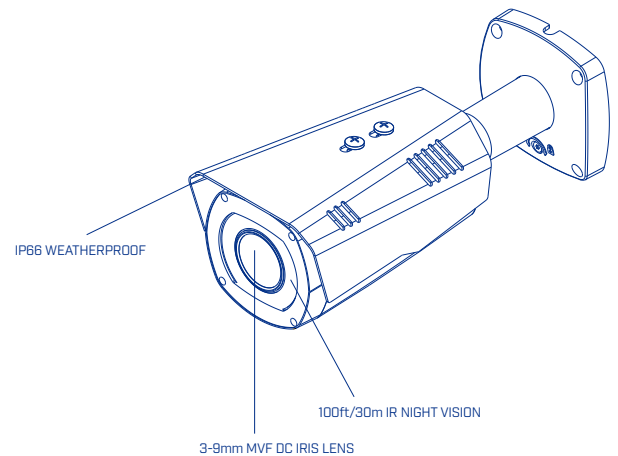

Camera	N437BEW/P	N437VEW/P
Imaging Device	3MP, 1/3 Inch	
Effective Pixels	2048 x 1536	
Image Type	CMOS	
Image Readout	Progressive Scan	
Day / Night	Auto / Color / B/W	
Day/Night Delay Adjustment	Yes	
Mechanical IR Cut Filter	Yes	
Min. Illumination	0.1lux @ F1.4 (Color) 0.01lux @ F1.4(B/W)	
S/N Ratio	≥50dB	
Field of View (H)	29° ~ 87°	
IR Illumination	100ft / 30m, 850nm	
IR On / Off Control	Yes	
Video Output	RJ45 / Service Out (2-pin - BNC F)	
Electronic Shutter Range	1/3(4)s - 1/10,000s	
Optical		
Lens Type	Motorized varifocal	
Mount Type	Board Type	
Iris Type	DC Iris	
Focal Length	3 - 9mm	
Aperture	F1.6 ~ F2.7	
Optical Zoom	3x	
Focus	AF / Manual	
Iris Control Type	Auto	
Video		
Video Compression	H.264 / MJPEG	
Video Streams	H.264 / H.264 / MJPEG Triple Stream	
Resolution Selection	3M(2048x1536) / 1080P(1920x1080) / 720P(1280x720) / D1(704x 576) / CIF(352x288)	
Aspect Ratio	4 : 3	
Frame rates (Maximum)	3MP / 1920 x 1280 / 1280 x 720 @ 25 / 30fps	
Bit Rate Control	CBR / VBR	
Bit Rate Selection	H.264: 48K ~ 8192Kbps	
Quality Setting Range (Default)	1-6 (4)	
Region of Interest (Selectable Area's)	Yes (6)	
Dynamic Range	Up to 120dB	
Wide Dynamic Range	Ultra WDR	
Backlight Compensation	BLC / HLC	
White Balance	Auto / Manual	
Gain Control	Auto / Manual	
Noise Reduction	3D Advanced	
Smart IR	Yes, User Adjustable	
Digital Zoom	16x	
Tamper Detection	Yes	
Video Mirroring/Rotation	Horizontal Mirror / Vertical Flip	
Video Overlay	Time / Date / Camera / Custom	
Window Blanking (Privacy)	Up to 4 Areas	
Menu Languages	English	
Network		
Protocols	IPv4/IPv6, HTTP, HTTPS, SSL, TCP/IP, UDP, UPnP, ICMP, IGMP, SNMP, RTSP, RTP, SMTP, NTP, DHCP, DNS, PPPoE, DDNS, FTP, IP Filter, QoS, Bonjour	
ONVIF Conformance	Profile S	
RTSP Video	Standard RFC2326, Support QuickTime/VLC Player. User Security Authentication (Enabled/Disabled)	
Unicast	20 Users	
Multicast	20 Users