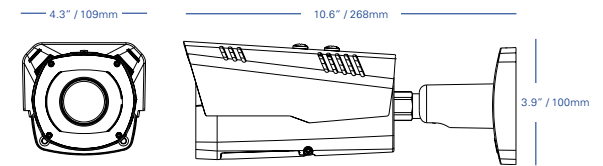

N437BEW

Ordering Information

N437VEW: 8-41430-01048-7
N437BEW: 8-41430-01047-0

N437VEWP: 8-41430-01150-7
N437BEWP: 8-41430-01154-5

Package Dimensions

7.6 x 7.5 x 8" / 192 x 190 x 202mm
13.4 x 6.5 x 6.5" / 340 x 164 x 165mm

7.6 x 7.5 x 8" / 192 x 190 x 202mm
13.4 x 6.5 x 6.5" / 340 x 164 x 165mm

MARKHAM, ONTARIO

FLIR Systems, Inc.
250 Royal Crest Court
Markham, ON L3R 3S1
Canada
PH: +1 866.344.4674

www.flir.com/security
NASDAQ: FLIR

PORTLAND

Corporate Headquarters
FLIR Systems, Inc.
27700 SW Parkway Ave.
Wilsonville, OR 97070
USA
PH: +1 866.477.3687