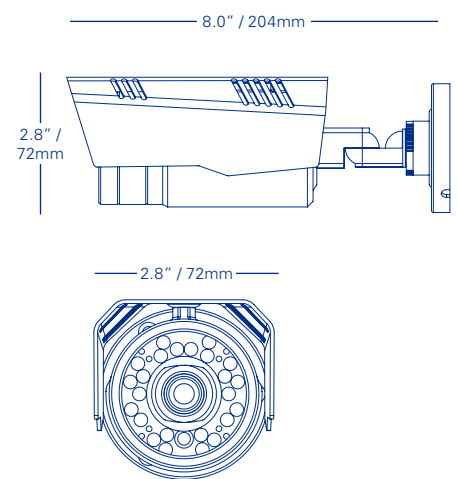

## Specifications

Camera	C233BC / C233BCP	C233BD / C233BDP
Imaging Device	1/3" Exmor™	1/2.8" Exmor™
Effective Pixels	1305 (H) x 1049 (V)	1984 (H) x 1105 (V)
Image Type	CMOS	
Image Readout	Progressive Scan	
Day/Night	Y	
Mechanical IR Cut Filter	Y	
Min. Illumination	0.1 Lux @ F1.2 (Color)	
S/N Ratio	≥50dB (AGC OFF)	50dB (AGC OFF)
Horizontal Field of View	78° (Digital/Analog)	88° (Digital) / 82° (Analog)
IR Illumination Range	70ft / 21m	
IR Wavelength	840~850nm	
IR On/Off Control	N	
Video Output	BNC (720p MPX, Digital) BNC (960H, Analog)	BNC (1080p MPX, Digital) BNC (960H, Analog)
Electronic Shutter Range	1/60 (1/50) ~ 1/60,000	1/30 (1/25) ~ 1/60,000
<b>Optical</b>		
Lens Type	Board Type	
Focal Length	3.6mm	
F-Number	2.0	
Zoom	N	
Iris Control Type / Adjustment	Electronic / Auto or Manual	
<b>Video</b>		
Frame rates	25/30fps	15/25/30 FPS*
Backlight Compensation	BLC / HLC	
Wide Dynamic Range	True WDR	
White Balance	Auto / ATW / Preset / Manual	
Gain Control	AGC - 0-20 Selectable	
Noise Reduction	2D/3D - Low/Mid/High Selectable	
Window Blanking	Y - 15 Zone Selectable	
Menu Languages	English, German, French, Spanish, Russian, Polish, Italian, Portuguese	
<b>Mechanical</b>		
Construction	Aluminum Alloy	
Product Dimensions (W x H x D)	2.8' x 2.8' x 8.0' / 72 x 72 x 204mm	
Product Weight	0.9lbs / 0.4kg	
<b>Electrical</b>		
Power Input	12V DC	
Power Consumption	5W	
Current Consumption	380mA	
Built-in Heater	N	
Alarm I/O	N	
<b>Environment</b>		
Operating Temperature	-22°F - 122°F / -30°C - 60°C	
Operating Humidity	≤85% RH	
Ingress Protection	IP66	
Vandal Resistance	N	
<b>Certifications</b>		
Certifications	FCC, CE, ROHS	

### Ordering Information

C233BC: 8-41430-01056-2  
 C233BD: 8-41430-01060-9  
 C233BCP: 8-41430-01114-9  
 C233BDP: 8-41430-01118-7

### Package Dimensions

C233BC/C233BCP: 8.6 x 4.4 x 4.7" /  
 218 x 111 x 118mm  
 C233BD/C233BDP: 8.6 x 4.4 x 4.7" /  
 218 x 111 x 118mm

### Dimensions