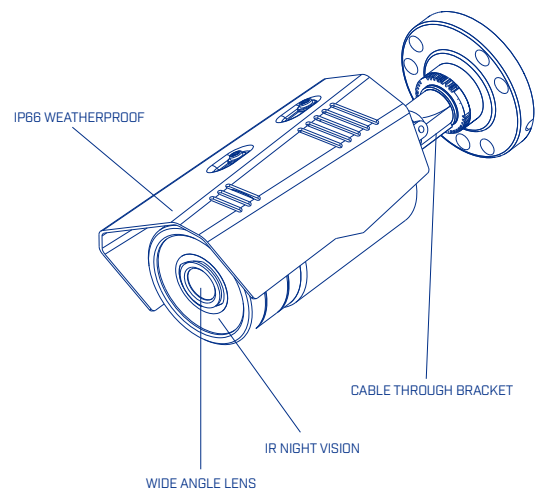

* 15FPS with WDR on

Ordering Information

C233BC: 8-41430-01056-2
C233BD: 8-41430-01060-9
C233BCP: 8-41430-01114-9
C233BDP: 8-41430-01118-7

Package Dimensions

C233BC/C233BCP: 8.6 x 4.4 x 4.7" /
218 x 111 x 118mm
C233BD/C233BDP: 8.6 x 4.4 x 4.7" /
218 x 111 x 118mm