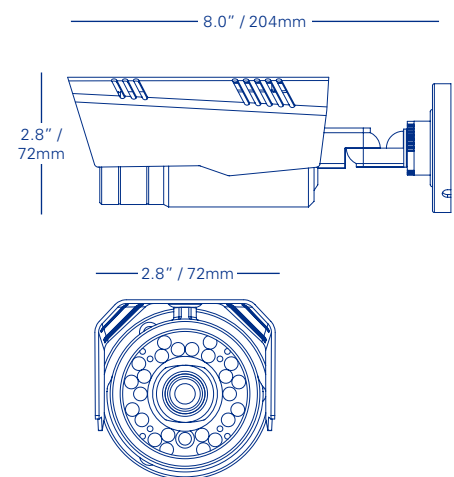

## Specifications

Camera	C233BC / C233BCP	C233BD / C233BDP
Imaging Device	1/3" Exmor™	1/2.8" Exmor™
Effective Pixels	1305 (H) x 1049 (V)	1984 (H) x 1105 (V)
Image Type	CMOS	
Image Readout	Progressive Scan	
Day/Night	Y	
Mechanical IR Cut Filter	Y	
Min. Illumination	0.1 Lux @ F1.2 (Color)	
S/N Ratio	≥50dB (AGC OFF)	50dB (AGC OFF)
Horizontal Field of View	78° (Digital/Analog)	88° (Digital) / 82° (Analog)
IR Illumination Range	70ft / 21m	
IR Wavelength	840~850nm	
IR On/Off Control	N	
Video Output	BNC (720p MPX, Digital) BNC (960H, Analog)	BNC (1080p MPX, Digital) BNC (960H, Analog)
Electronic Shutter Range	1/60 (1/50) ~ 1/60,000	1/30 (1/25) ~ 1/60,000
<b>Optical</b>		
Lens Type	Board Type	
Focal Length	3.6mm	
F-Number	2.0	
Zoom	N	
Iris Control Type / Adjustment	Electronic / Auto or Manual	
<b>Video</b>		
Frame rates	25/30fps	15/25/30 FPS*
Backlight Compensation	BLC / HLC	
Wide Dynamic Range	True WDR	
White Balance	Auto / ATW / Preset / Manual	
Gain Control	AGC - 0-20 Selectable	
Noise Reduction	2D/3D - Low/Mid/High Selectable	
Window Blanking	Y - 15 Zone Selectable	
Menu Languages	English, German, French, Spanish, Russian, Polish, Italian, Portuguese	
<b>Mechanical</b>		
Construction	Aluminum Alloy	
Product Dimensions (W x H x D)	2.8' x 2.8' x 8.0' / 72 x 72 x 204mm	
Product Weight	0.9lbs / 0.4kg	
<b>Electrical</b>		
Power Input	12V DC	
Power Consumption	5W	
Current Consumption	380mA	
Built-in Heater	N	
Alarm I/O	N	
<b>Environment</b>		
Operating Temperature	-22°F - 122°F / -30°C - 60°C	
Operating Humidity	≤85% RH	
Ingress Protection	IP66	
Vandal Resistance	N	
<b>Certifications</b>		
Certifications	FCC, CE, ROHS	

### Ordering Information

C233BC: 8-41430-01056-2  
 C233BD: 8-41430-01060-9  
 C233BCP: 8-41430-01114-9  
 C233BDP: 8-41430-01118-7

### Package Dimensions

C233BC/C233BCP: 8.6 x 4.4 x 4.7" /  
 218 x 111 x 118mm  
 C233BD/C233BDP: 8.6 x 4.4 x 4.7" /  
 218 x 111 x 118mm

### Dimensions