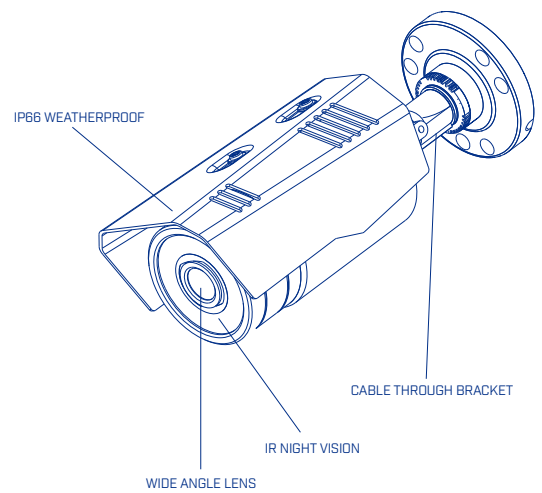

* 15FPS with WDR on

Ordering Information

C233BC: 8-41430-01056-2
C233BD: 8-41430-01060-9
C233BCP: 8-41430-01114-9
C233BDP: 8-41430-01118-7

Package Dimensions

C233BC/C233BCP: 8.6 x 4.4 x 4.7" /
218 x 111 x 118mm
C233BD/C233BDP: 8.6 x 4.4 x 4.7" /
218 x 111 x 118mm