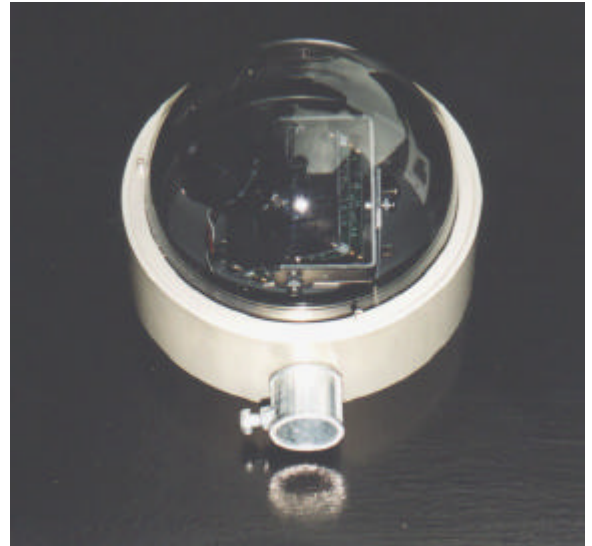

Hi-Impact Dome Camera

EX46 Full House Dome
with Varifocal Auto-Iris Lenses

The **EX46 FULL HOUSE** is a deep version of the EX45 that can house all of Extreme CCTV's available options, including the new varifocal auto-iris lens. It also allows for easy connection to standard size conduit.

The new auto-iris DC-drive lens has variable focal lengths from 4 mm to 8 mm. The tiny full-feature lens fits perfectly inside the 4 1/2" diameter polycarbonate dome allowing XYZ axes rotation.

The EX46, model is CNC milled and impressively finished in anodized aluminum for a rugged hi-tech look suitable for today's technology-wired buildings. Equipped with the new auto-iris varifocal lens, this toughened compact dome camera can rival high performance conventional full size cameras for the broad light dynamics or an outdoor scene but with the advantages of attractive vandal resistant design.

- Varifocal Auto-Iris Lens 4.0 – 8.0 mm Focal Length
- Tough Polycarbonate Dome – Optically-Correct
- VRB Power Protected
- Mono / Color / Quattro and X-Wave Models available.

Above Top: The EX46 FULL HOUSE can accommodate a standard conduit fitting along with all of Extreme CCTV's available electronic equipment options.

Above: The new varifocal auto-iris lens has easily accessible lens control pots. A new all-metal x-y-z gimbal has double set-screw hardware to ensure stable lens positioning.

Left: A tough optically-correct polycarbonate dome is held secure with a solid metal retaining ring that clamps the dome down onto its solid anodized aluminum base.