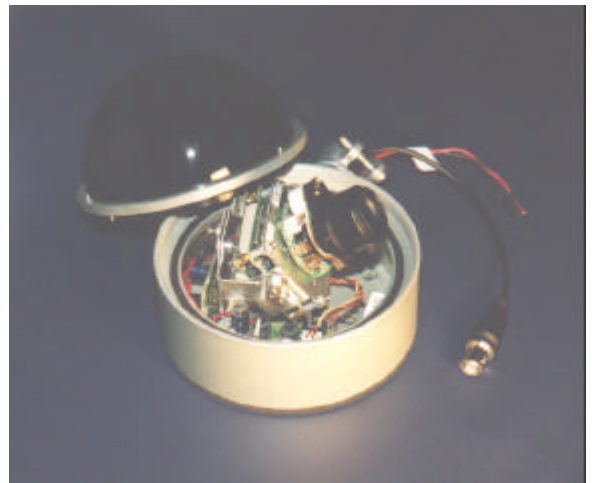

Hi-Impact Dome Camera

EX46 Full House Dome
with Varifocal Auto-Iris Lenses

The **EX46 FULL HOUSE** is a deep version of the EX45 that can house all of Extreme CCTV's available options, including the new varifocal auto-iris lens. It also allows for easy connection to standard size conduit.

The new auto-iris DC-drive lens has variable focal lengths from 4 mm to 8 mm. The tiny full-feature lens fits perfectly inside the 4 1/2" diameter polycarbonate dome allowing XYZ axes rotation.

The EX46, model is CNC milled and impressively finished in anodized aluminum for a rugged hi-tech look suitable for today's technology-wired buildings. Equipped with the new auto-iris varifocal lens, this toughened compact dome camera can rival high performance conventional full size cameras for the broad light dynamics or an outdoor scene but with the advantages of attractive vandal resistant design.

- Varifocal Auto-Iris Lens 4.0 – 8.0 mm Focal Length
- Tough Polycarbonate Dome – Optically-Correct
- VRB Power Protected
- Mono / Color / Quattro and X-Wave Models available.

Above Top: The EX46 FULL HOUSE can accommodate a standard conduit fitting along with all of Extreme CCTV's available electronic equipment options.

Above: The new varifocal auto-iris lens has easily accessible lens control pots. A new all-metal x-y-z gimbal has double set-screw hardware to ensure stable lens positioning.

Left: A tough optically-correct polycarbonate dome is held secure with a solid metal retaining ring that clamps the dome down onto its solid anodized aluminum base.