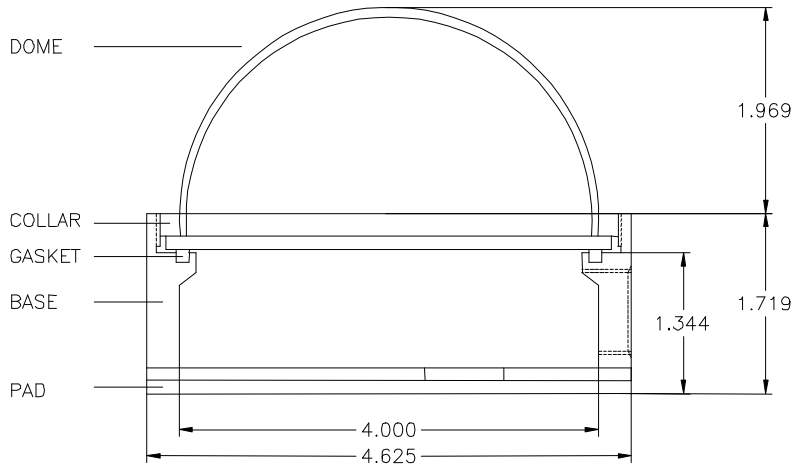

USA / Canada: 4060 McConnell Dr., Burnaby, BC Canada V5A 3A8

Toll Free N.A. 888-409-2288 Tel. +1.604.420.7711 Fax +1.604.420.3300

SIDE VIEW
MODEL EX46

TOP VIEW
MODEL EX46

Dealer / Distributor :

Global HQ: www.ExtremeCCTV.com