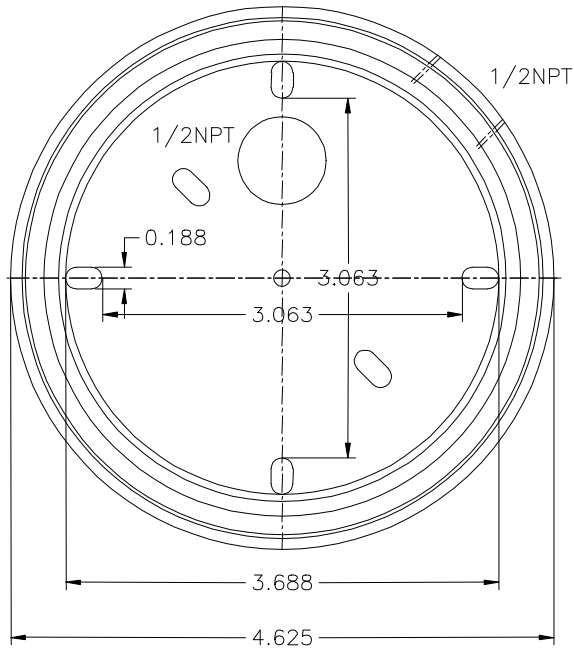

TOP VIEW
MODEL EX46

Dealer / Distributor :

Global HQ: www.ExtremeCCTV.com

USA / Canada: 4060 McConnell Dr., Burnaby, BC Canada V5A 3A8

Toll Free N.A. 888-409-2288 Tel. +1.604.420.7711 Fax +1.604.420.3300