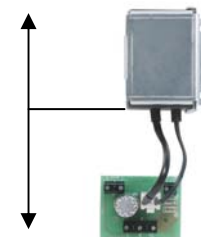

FH 7153 H

FH 7154 H

FH 7156 H/B

FH 7160

FH 7161 / B

Technical data

	FH 7153 H	FH 7154 H	FH 7156 H/B	FH 7160	FH 7161 / B
Outer dimensions (WxHxL)	163 x 115 x 412 mm	105 x 95 x 355 mm	138 x 128 x 410 mm	105 x 95 x 355 mm	138 x 128 x 410 mm
Inner dimensions (WxHxL)	100 x 70 x 250 mm	70 x 65 x 300 mm	90 x 85 x 320 mm	70 x 65 x 300 mm	90 x 85 x 320 mm
Dimensions sunshield (WxHxL)	176 x 98 x 514 mm	113 x 71 x 410 mm	144 x 90 x 470 mm	-	-
Material	Extruded and die-cast aluminium				
Colour	Powder-coated RAL 9002				
Weatherproof rating	IP 66			-	
Ambient temperature	-20°C ~ +50°C			0°C ~ +50°C	
Heater	Thermostat-controlled, 115 ~ 240 V AC, 40 W				-
Weight	3,0 kg	1,9 kg	2,2 kg	1,4 kg	1,8 kg

FH 7165 – sunshield HEM

Dimensions (WxHxD)	113 x 71 x 410 mm
Weight	0,5 kg
Material	Extruded aluminium
Colour	Powder-coated RAL 9002

FH 7167 – power supply HEM

Power supply input	230 V AC
Power supply output	12 V DC / 400 mA, stabilized

FH 7166 / B – sunshield HEB

Dimensions (WxHxD)	144 x 90 x 470 mm
Weight	0,9 kg
Material	Extruded aluminium
Colour	Powder-coated RAL 9002

FH 7168 / B – power supply HEB

Power supply input	230 V AC
Power supply output	12 V DC / 400 mA, stabilized