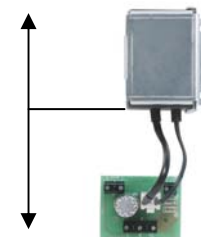

FH 7167 – power supply HEM

Power supply input	230 V AC
Power supply output	12 V DC / 400 mA, stabilized