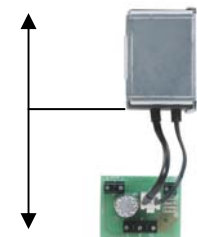

FH 7153 H

FH 7154 H

FH 7156 H/B

FH 7160

FH 7161 / B

Technical data

	FH 7153 H	FH 7154 H	FH 7156 H/B	FH 7160	FH 7161 / B
Outer dimensions (WxHxL)	163 x 115 x 412 mm	105 x 95 x 355 mm	138 x 128 x 410 mm	105 x 95 x 355 mm	138 x 128 x 410 mm
Inner dimensions (WxHxL)	100 x 70 x 250 mm	70 x 65 x 300 mm	90 x 85 x 320 mm	70 x 65 x 300 mm	90 x 85 x 320 mm
Dimensions sunshield (WxHxL)	176 x 98 x 514 mm	113 x 71 x 410 mm	144 x 90 x 470 mm	-	-
Material	Extruded and die-cast aluminium				
Colour	Powder-coated RAL 9002				
Weatherproof rating	IP 66			-	
Ambient temperature	-20°C ~ +50°C			0°C ~ +50°C	
Heater	Thermostat-controlled, 115 ~ 240 V AC, 40 W				-
Weight	3,0 kg	1,9 kg	2,2 kg	1,4 kg	1,8 kg

FH 7165 – sunshield HEM

Dimensions (WxHxD)	113 x 71 x 410 mm
Weight	0,5 kg
Material	Extruded aluminium
Colour	Powder-coated RAL 9002

FH 7167 – power supply HEM

Power supply input	230 V AC
Power supply output	12 V DC / 400 mA, stabilized

FH 7166 / B – sunshield HEB

Dimensions (WxHxD)	144 x 90 x 470 mm
Weight	0,9 kg
Material	Extruded aluminium
Colour	Powder-coated RAL 9002

FH 7168 / B – power supply HEB

Power supply input	230 V AC
Power supply output	12 V DC / 400 mA, stabilized