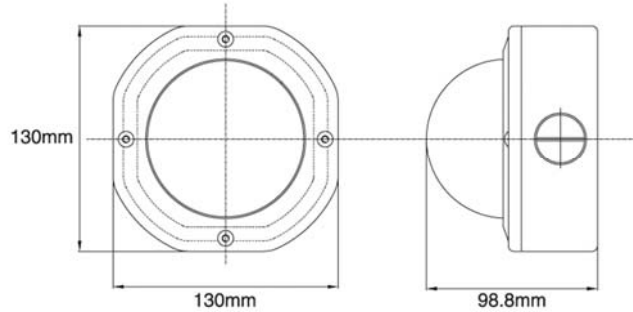

Technical data

Sensor	1/3" Digital Pixel System (DPS) Wide Dynamic Range sensor
Picture element	720 x 540 (digital)
Horizontal resolution	480 TV lines (analog)
Sensitivity	1,0 lux / F = 1.2 colour / 0,008 lux / F = 1.2 b/w (slow shutter on)
Slow shutter	Up to 32x (2, 4, 8, 16, 32)
S/N ratio	Over 48 dB
Auto exposure	Yes
Auto white balance	yes, 2500 ~ 9500°K (adjustable)
Back light compensation	Yes
Auto Iris	Yes
Video output	BNC, 1 Vp-p / 75 Ohm
Auto gain control	Yes (max. 38 dB)
Wide Dynamic range	95 dB typical, 120 dB max.
Synchronisation	Line-lock / internal (AC input required)
Image flip	Yes (horizontal reverse)
On-screen display	Yes
Lens	2,9 ~ 10 mm
Weatherproof rating	IP 66
Power source	24 V AC
Power consumption	6 W max. (20,5 W with activated heater)
Ambient temperature	-40°C ~ +50°C
Dimensions (WxHxD)	130 x 130 x 99 mm
Weight	1,7 kg

Accessories

EHD WMA – wall mount bracket

Material: aluminium
 Dimensions (WxHxD): 150 x 110 x 170 mm
 Weight: 600 g
 Max. load: 4 kg
 Application: with EHD camera series

EHD650WD_db_en_rev01

Dimensions

Ordering information

EHD 650 WD	1/3" Wide Dynamic outdoor day/night rugged dome camera, 480 TV lines, IP66, 2,9~10mm DC lens, 24 V AC
EHD WMA	Wall mount bracket for EHD camera series, aluminium, dimensions (WxHxD): 150 x 110 x 170 mm