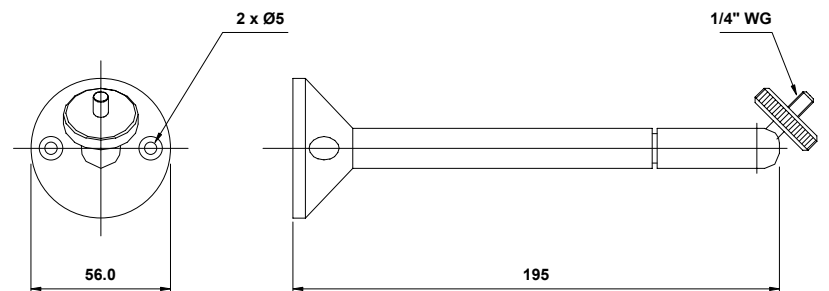

Pan/tilt Bracket, type WBPT

- Max. load: 40 kg
- For wall mounting
- Material: Die cast aluminium
- Colour: Polyester Powdercoat RAL7032 Leatherette Full Gloss
- Suitable for MPT1/10, MPT-1/40 and P16T/D series of pan and tilts.

Camera Bracket, type WB-10

- Max. Load: 5 kg
- For wall mounting
- Order colour: black or grey

Camera Bracket, type CWB-20

- Max. load: 5 kg
- For both ceiling and wall mounting
- Order colour: black or grey

Pole bracket, type PBA, for use with WBA-2

- Max. load: 30 kg
- For pole mounting
- Colour: black

Camera Housing Bracket, type WBA-2

- Max. load: 30 kg
- For wall mount
- Colour: black
- Swivel Head WBAH-2-H included