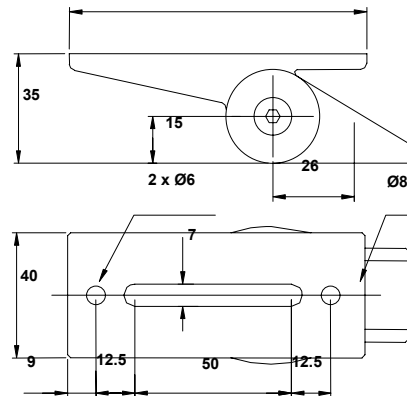

Pan/tilt Bracket, type WBPT

- Max. load: 40 kg
- For wall mounting
- Material: Die cast aluminium
- Colour: Polyester Powdercoat RAL7032 Leatherette Full Gloss
- Suitable for MPT1/10, MPT-1/40 and P16T/D series of pan and tilts.

Pole bracket, type PBA, for use with WBA-2

- Max. load: 30 kg
- For pole mounting
- Colour: black

Camera Housing Bracket, type WBA-2

- Max. load: 30 kg
- For wall mount
- Colour: black
- Swivel Head WBAH-2-H included

Camera Housing Bracket, type CBA-2

- Max. load: 30 kg
- For ceiling mount
- Colour: black
- Swivel Head WBAH-2-H included

Swivel Head, type WBAH-2-H

(this head is included with brackets WBA-2 and CBA-2)

- Max. load: 30 kg
- Colour: black