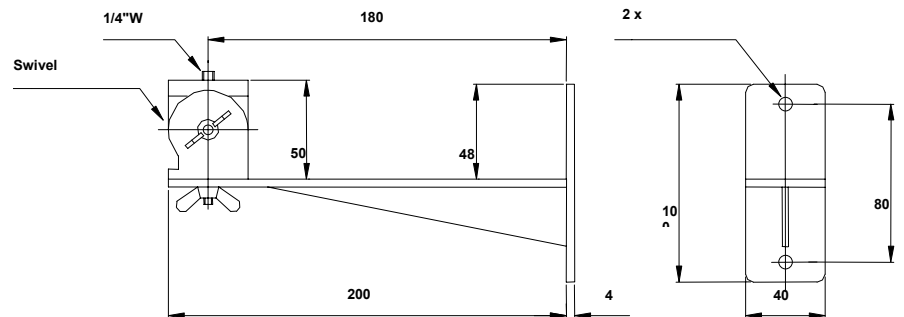

Camera Bracket, type WB-10

- Max. Load: 5 kg
- For wall mounting
- Order colour: black or grey