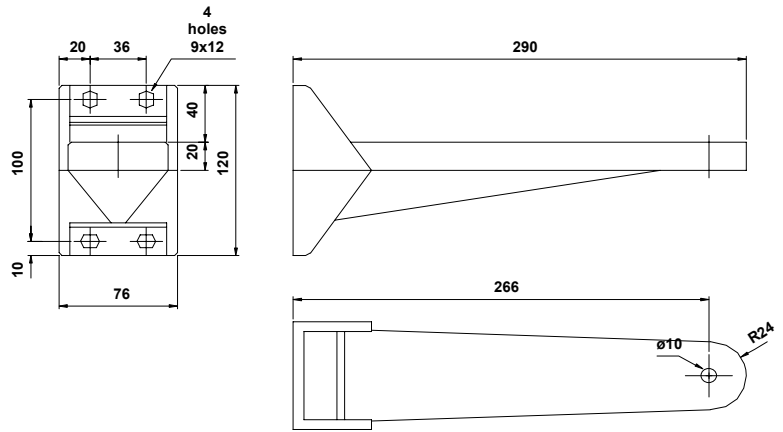

Pan/tilt Bracket, type WBPT

- Max. load: 40 kg
- For wall mounting
- Material: Die cast aluminium
- Colour: Polyester Powdercoat RAL7032 Leatherette Full Gloss
- Suitable for MPT1/10, MPT-1/40 and P16T/D series of pan and tilts.

Camera Bracket, type WB-10

- Max. Load: 5 kg
- For wall mounting
- Order colour: black or grey

Camera Bracket, type CWB-20

- Max. load: 5 kg
- For both ceiling and wall mounting
- Order colour: black or grey

Pole bracket, type PBA, for use with WBA-2

- Max. load: 30 kg
- For pole mounting
- Colour: black

Camera Housing Bracket, type WBA-2

- Max. load: 30 kg
- For wall mount
- Colour: black
- Swivel Head WBAH-2-H included