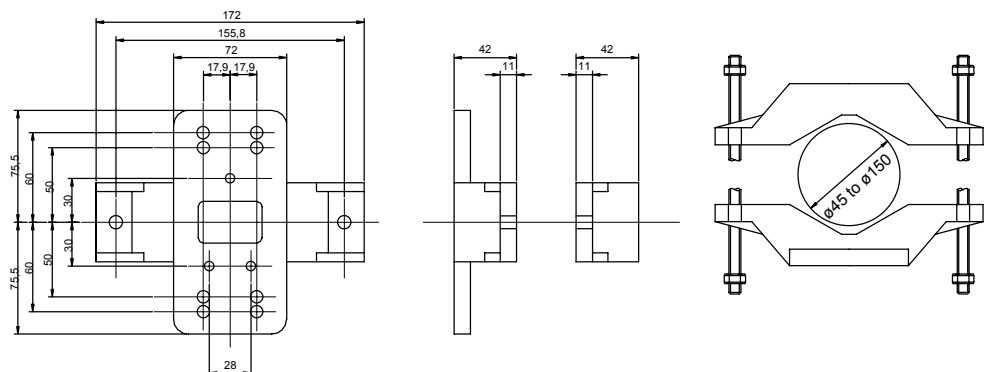

Pan/tilt Bracket, type WBPT

- Max. load: 40 kg
- For wall mounting
- Material: Die cast aluminium
- Colour: Polyester Powdercoat RAL7032 Leatherette Full Gloss
- Suitable for MPT1/10, MPT-1/40 and P16T/D series of pan and tilts.

Camera Bracket, type WB-10

- Max. Load: 5 kg
- For wall mounting
- Order colour: black or grey

Camera Bracket, type CWB-20

- Max. load: 5 kg
- For both ceiling and wall mounting
- Order colour: black or grey

Pole bracket, type PBA, for use with WBA-2

- Max. load: 30 kg
- For pole mounting
- Colour: black

Camera Housing Bracket, type WBA-2

- Max. load: 30 kg
- For wall mount
- Colour: black
- Swivel Head WBAH-2-H included