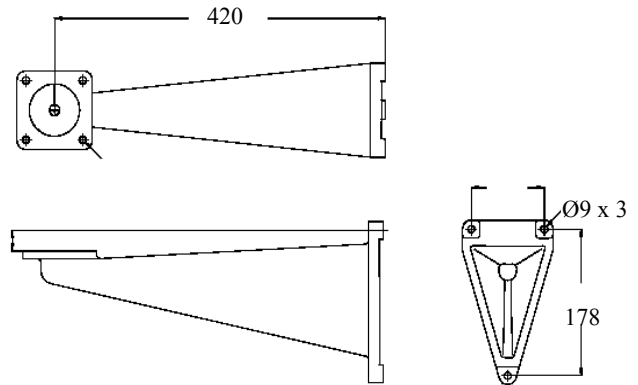

Brackets

In Ernitec's comprehensive range of brackets you are sure to find a discreetly designed, highly stable bracket for any Ernitec camera, housing or pan/tilt head.

(All drawing specifications in mm)

Pan/tilt Bracket, type WBPT

- Max. load: 40 kg
- For wall mounting
- Material: Die cast aluminium
- Colour: Polyester Powdercoat RAL7032 Leatherette Full Gloss
- Suitable for MPT1/10, MPT-1/40 and P16T/D series of pan and tilts.

Camera Bracket, type WB-10

- Max. Load: 5 kg
- For wall mounting
- Order colour: black or grey

Camera Bracket, type CWB-20

- Max. load: 5 kg
- For both ceiling and wall mounting
- Order colour: black or grey