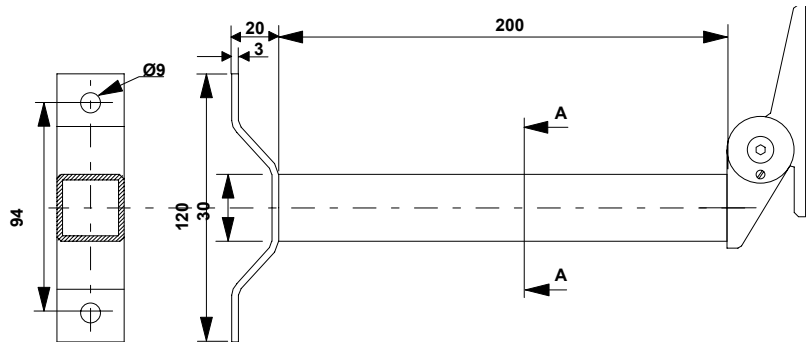

Pole bracket, type PBA, for use with WBA-2

- Max. load: 30 kg
- For pole mounting
- Colour: black

Camera Housing Bracket, type WBA-2

- Max. load: 30 kg
- For wall mount
- Colour: black
- Swivel Head WBAH-2-H included

Camera Housing Bracket, type CBA-2

- Max. load: 30 kg
- For ceiling mount
- Colour: black
- Swivel Head WBAH-2-H included

Swivel Head, type WBAH-2-H

(this head is included with brackets WBA-2 and CBA-2)

- Max. load: 30 kg
- Colour: black