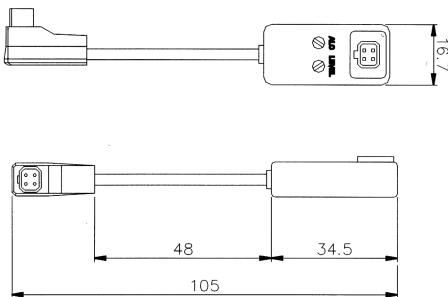

E-Con - Ernitec economic auto iris converter

ernitec

Description

The new Ernitec external easy-click-on auto iris circuit - E-Con - makes a direct drive lens into an auto iris (video driven) lens in a second.

With the new E-Con (Ernitec economic auto iris converter) it is unnecessary to keep auto iris lenses in stock. By using the E-Con for either an Ernitec fixed focal, a varifocal or a motorised zoom direct drive lens, the lens can be converted for video control.

The very compact E-Con has adjustable Level and Automatic Light Compensation (ALC) for improved performance in strong backlight. It is available in versions with or without standard 4 pin plug.

Drawing of the E-Con with dimensions