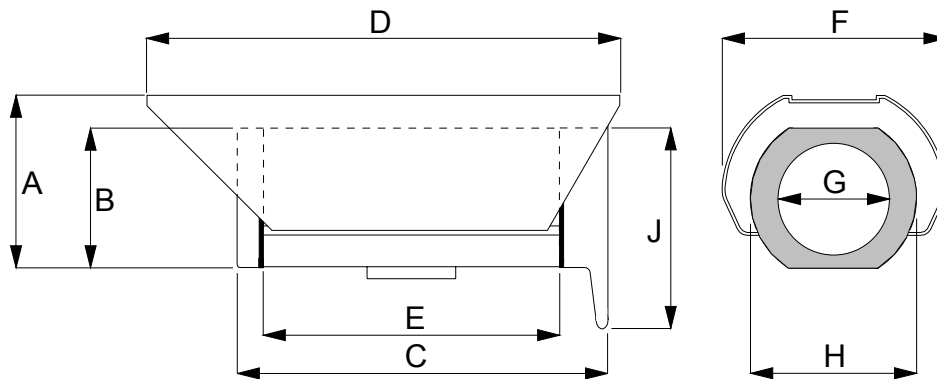

Specifications

Type excl. sunshield	CHM-200	CHM-250	CHM-250T	CHM-300	CHN-250	CHN-350	CHN-450
Outside dimensions (mm)							
A	116	116	-	116	156	156	156
B	99	99	99	99	131	131	131
C	250	300	300	350	300	400	500
D	307	357	-	407	412	512	612
D (Long sunshield)	430	480	-	530	493	593	693
F	148	148	-	148	186	186	186
G	64	64	64	64	90	90	90
H	117	117	117	117	145	145	145
J	141	141	141	141	171	171	171
Inside dimensions (mm)							
Length (E)	200	250	250	300	250	350	450
Width	80	80	80	80	94	94	94
Height	73	73	73	73	96	96	96
Weight (kg)	1.86**	2.15**	1.54	2.38**	3.76**	4.40**	5.15**
Note			Top mount				
Type incl. sunshield	CHM-200M	CHM-250M	N/A	CHM-300M	CHN-250M	CHN-350M	CHN-450M

** Sunshield included

ernitec

THE ONE TO WATCH

Denmark Head Office

Ernitec A/S
Hørkær 24
2730 Herlev
Denmark
Phone: +45 44 50 33 00
Fax: +45 44 50 33 33
ernitec@ernitec.dk
www.ernitec.com

French Branch Office

Ernitec France
N° 29 Parc Club du
Millenaire
1025 Rue Henri Becquerel
34036 Montpellier cedex 1
France
Phone: 04 67 15 10 15
Fax: 04 67 64 01 81
ernitec@ernitec.fr
www.ernitec.com

German Branch Office

Ernitec GmbH
Stormarnring 28
22145 Stapelfeld
Germany
Phone: 040 67 56 25 0
Fax: 040 67 56 25 25
ernitec@aol.com
www.ernitec.com

UK Branch Office

Ernitec UK
Columbia House
Columbia Drive
Worthing
West Sussex BN13 3HD
England
Phone: 01903 26 31 25
Fax: 01903 26 31 26
sally@ernitec.co.uk
www.ernitec.com

Middle East Office

Ernitec ME
Hamra - Makdesi Street
Younis Center - 5th floor
Office no. 503
P.O.Box: 113/5721
Beirut
Lebanon
Phone: +961 1 751 796
Fax: +961 1 751 795
malek_kabrit@ernitecme.com
www.ernitecme.com