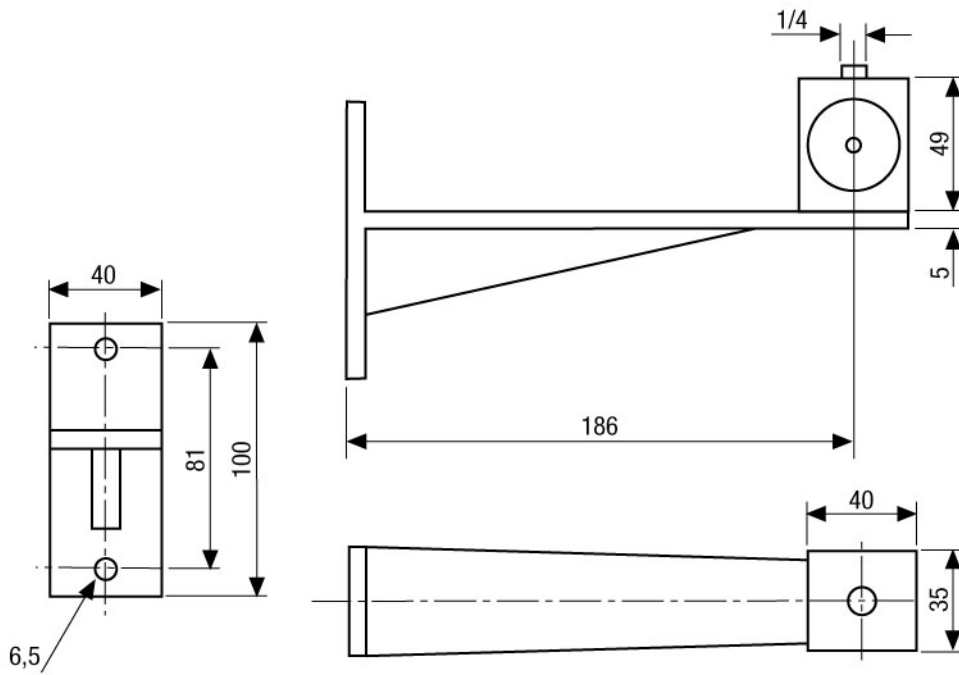

Video Security

WD-8/MK

Wall Mount with Swivel Head,
1/4" Camera Fixing Screw, Black Finish

Art-No. 71310

Features

For Wall Mounting
Rugged Aluminium Construction

Adjustable Swivel Head
Ready for Installation

Specifications

Mounting distance from fixing point to wall	186 mm
Load capacity	3 kg
Camera mount	1/4" - 20 UNC thread
Material	Aluminium
Colour	Black
Weight	240 g

Accessories of

73826 / WFL-II/LED15-12	LED-Infrared Illuminator 950nm, Wide Flood, 15W, 12VDC
92091 / VKC-1343/IR	1/3" Day&Night Camera w. IR Illumination F1.5/9-22mm, 480TVL, 12VDC/24VAC

Maße/Dimensions: mm

VIDEOR TECHNICAL E. Hartig GmbH
 Carl-Zeiss-Straße 8 · 63322 Rödermark · Germany
 Telefon +49 (0) 60 74/8 88-0 · Telefax +49 (0) 60 74/8 88-100
 info@videortechnical.com · www.videortechnical.com