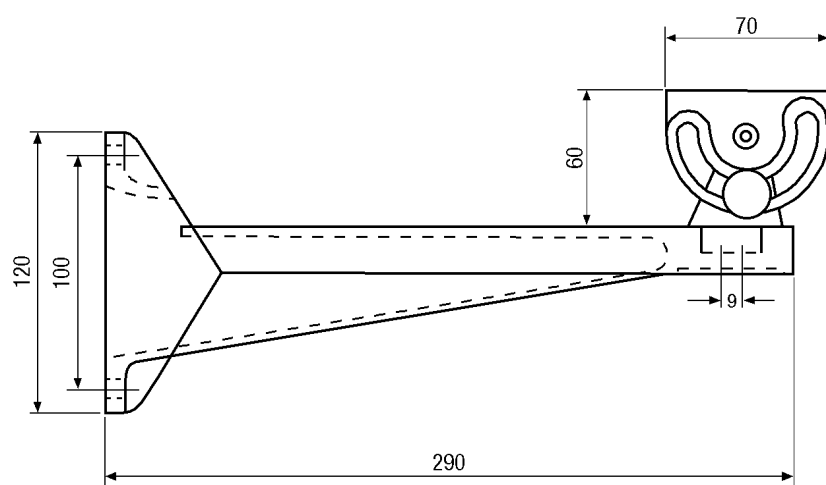

Mounts for Weatherproof Housings

FDP-No. : 79750

WD-5/MK

- For Wall Mounting
- For Weatherproof Housings
- Rugged Aluminium Construction
- Swivel Head with Large Adjustment Range
- Ready for Installation

No image available

Specifications:

Mounting distance from fixing point	265 mm
Turning range of the swivel head	360°
Tilt range	Approx. 90°
Load capacity	5 kg
Material	Aluminium
Colour	Black
Dimensions (HxWxD)	See drawing
Weight	1 kg

Maße/Dimensions: mm

e-mail: info@eneo-security.com • www.eneo-security.com