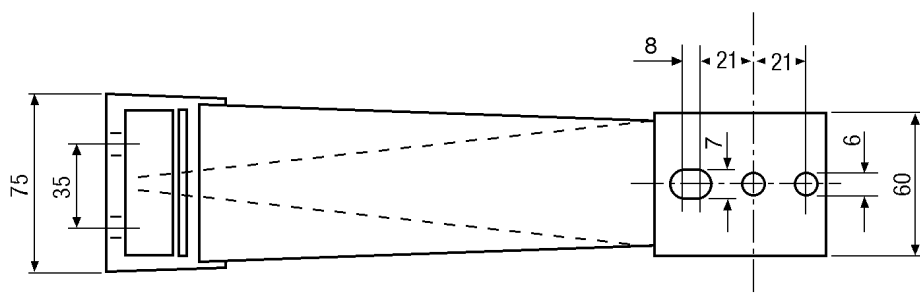

Mounts for Weatherproof Housings

FDP-No. : 79750

WD-5/MK

- For Wall Mounting
- For Weatherproof Housings
- Rugged Aluminium Construction
- Swivel Head with Large Adjustment Range
- Ready for Installation

No image available

Specifications:

Mounting distance from fixing point	265 mm
Turning range of the swivel head	360°
Tilt range	Approx. 90°
Load capacity	5 kg
Material	Aluminium
Colour	Black
Dimensions (HxWxD)	See drawing
Weight	1 kg

Maße/Dimensions: mm

e-mail: info@eneo-security.com • www.eneo-security.com