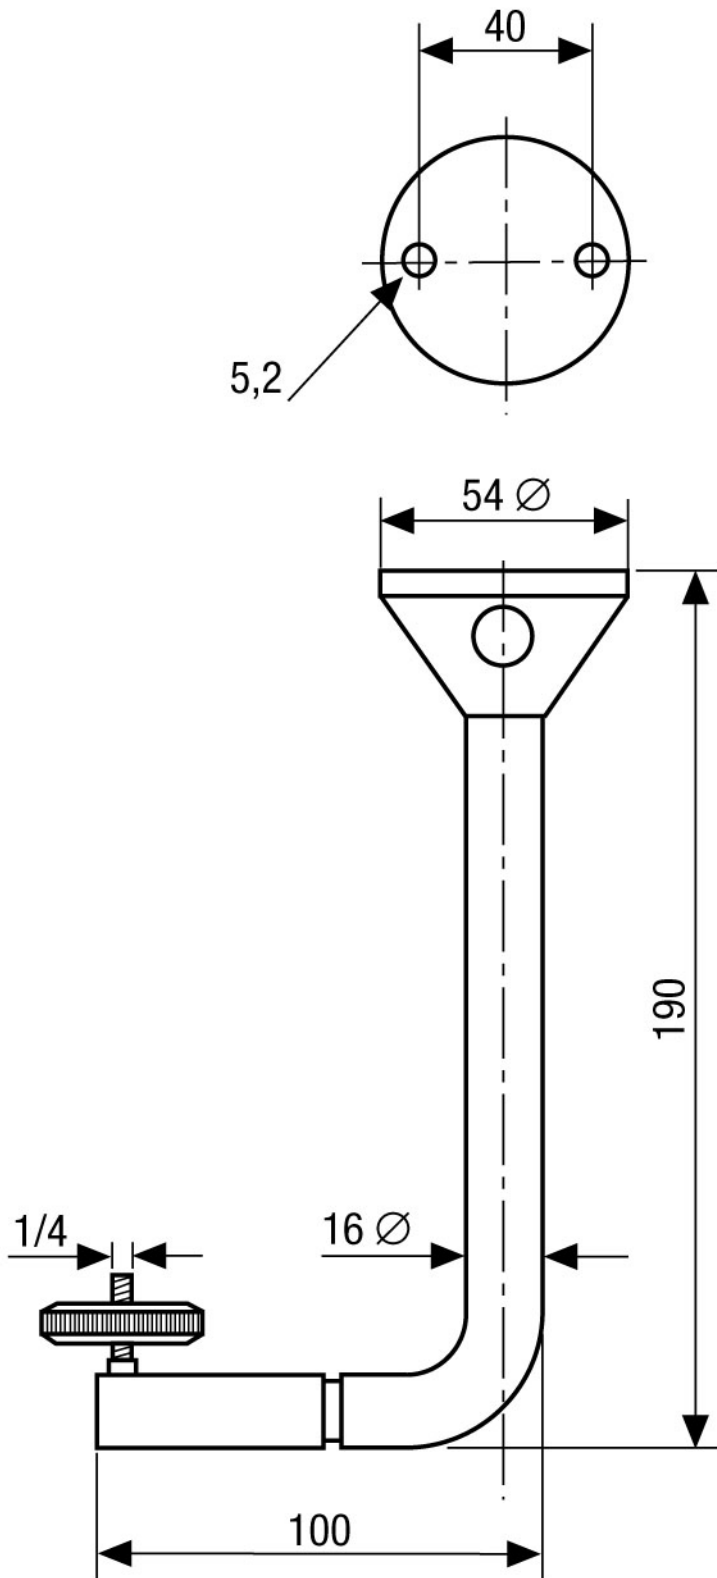

Video Security

Cameras | Mounts for Cameras

WD-13
Ceiling Mount with Ball Joint,
1/4" Camera Fixing Screw, RAL7032
Art-No. 70660

Features

For Ceiling Mounting
Rugged Aluminium Construction

Adjustable Ball-point Head
Ready for Installation

Specifications

Mounting distance from fixing point to ceiling	190mm
Load capacity	0.5kg
Camera mount	1/4" - 20 UNC thread
Material	Aluminium
Colour	RAL 7032
Weight	440g

Maße/Dimensions: mm

VIDEOR TECHNICAL E. Hartig GmbH
Carl-Zeiss-Straße 8 · 63322 Rödermark · Germany
Telefon +49 (0) 60 74/8 88-0 · Telefax +49 (0) 60 74/8 88-100
info@videortechnical.com · www.videortechnical.com