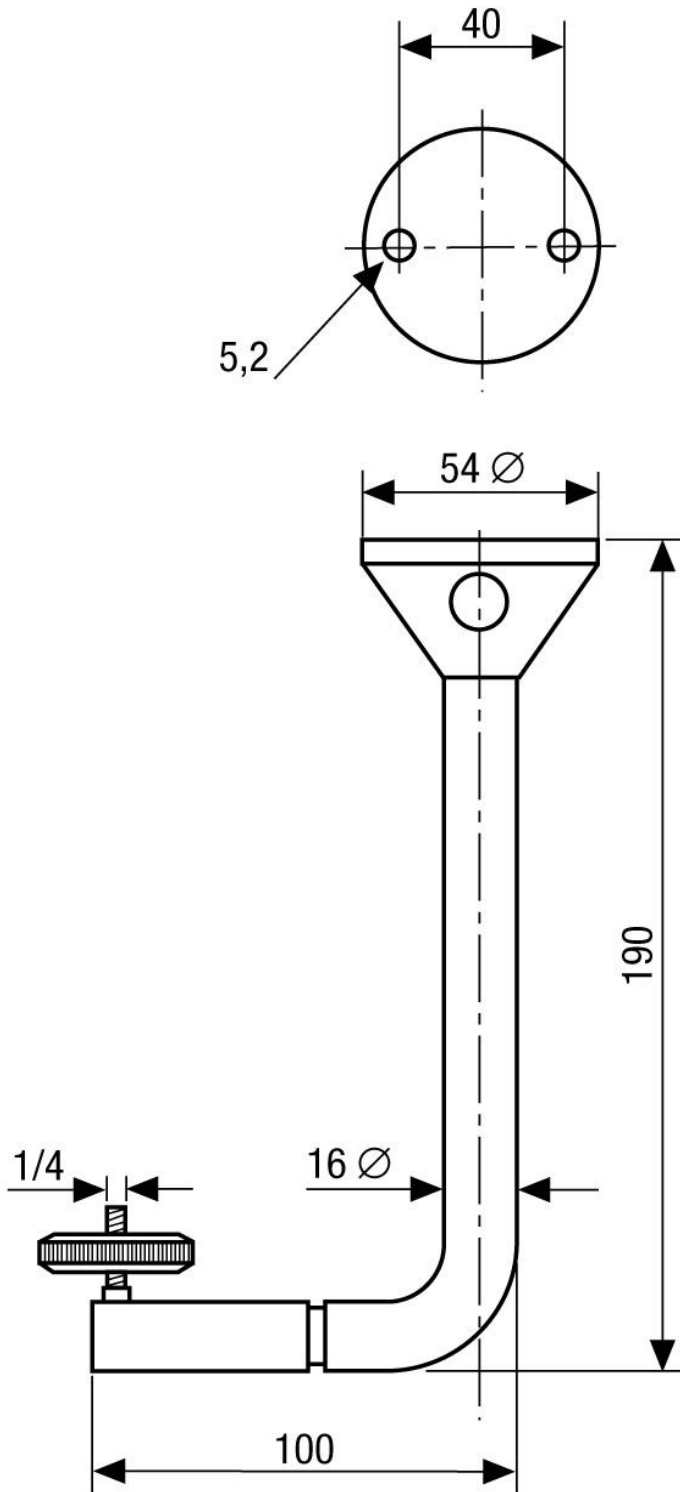

## WD-13-WA

Article-No.: 70836

Ceiling Mount with Ball Joint, 1/4"  
Camera Fixing Screw, RAL9006

### Main features

For ceiling mounting  
Adjustable ball-point head

Rugged aluminium construction  
Ready for installation

### Specifications

Mounting distance from fixing point to ceiling	190mm
Load capacity	500g
Camera mount	1/4" - 20 UNC thread
Material	Aluminium
Colour	RAL9006
Weight	440g

## Technical Drawing

Maße/Dimensions: mm

Your partner for eneo products: