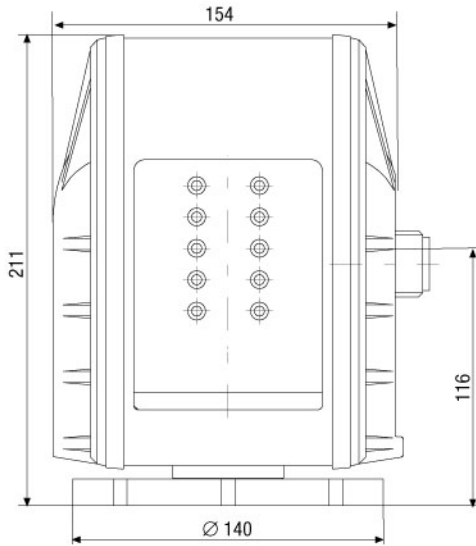

Maße/Dimensions: mm

VIDEOR TECHNICAL E. Hartig GmbH
Carl-Zeiss-Straße 8 · 63322 Rödermark · Germany
Telefon +49 (0) 60 74/8 88-0 · Telefax +49 (0) 60 74/8 88-100
info@videortechnical.com · www.videortechnical.com