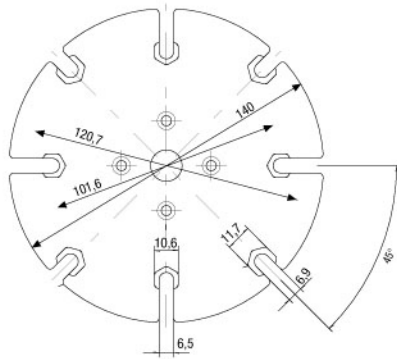

Maße/Dimensions: mm

VIDEOR TECHNICAL E. Hartig GmbH
Carl-Zeiss-Straße 8 · 63322 Rödermark · Germany
Telefon +49 (0) 60 74/8 88-0 · Telefax +49 (0) 60 74/8 88-100
info@videortechnical.com · www.videortechnical.com