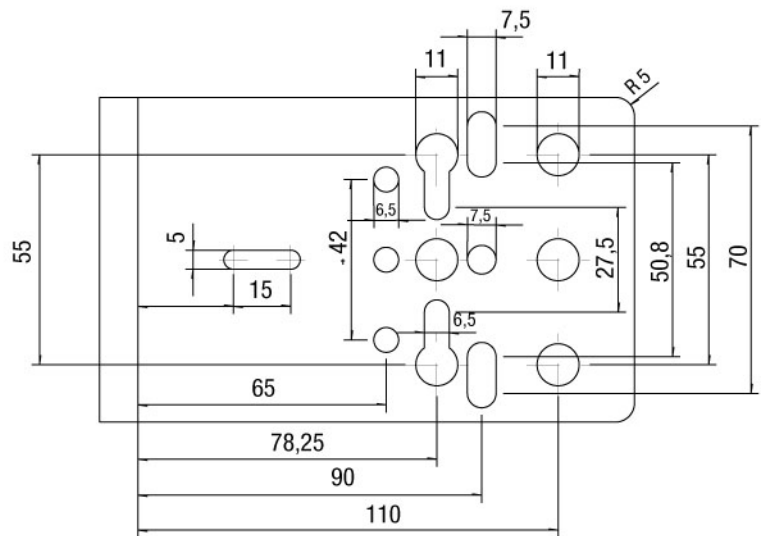

Maße/Dimensions: mm

VIDEOR TECHNICAL E. Hartig GmbH
Carl-Zeiss-Straße 8 · 63322 Rödermark · Germany
Telefon +49 (0) 60 74/8 88-0 · Telefax +49 (0) 60 74/8 88-100
info@videortechnical.com · www.videortechnical.com