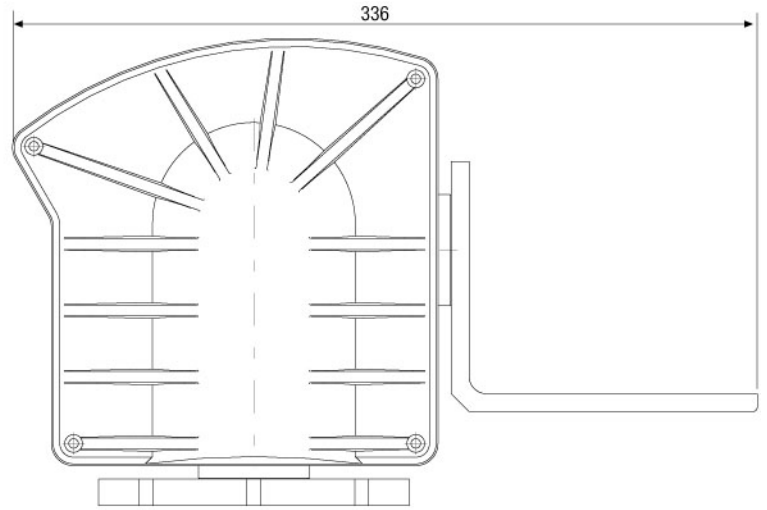

Maße/Dimensions: mm

VIDEOR TECHNICAL E. Hartig GmbH
Carl-Zeiss-Straße 8 · 63322 Rödermark · Germany
Telefon +49 (0) 60 74/8 88-0 · Telefax +49 (0) 60 74/8 88-100
info@videortechnical.com · www.videortechnical.com