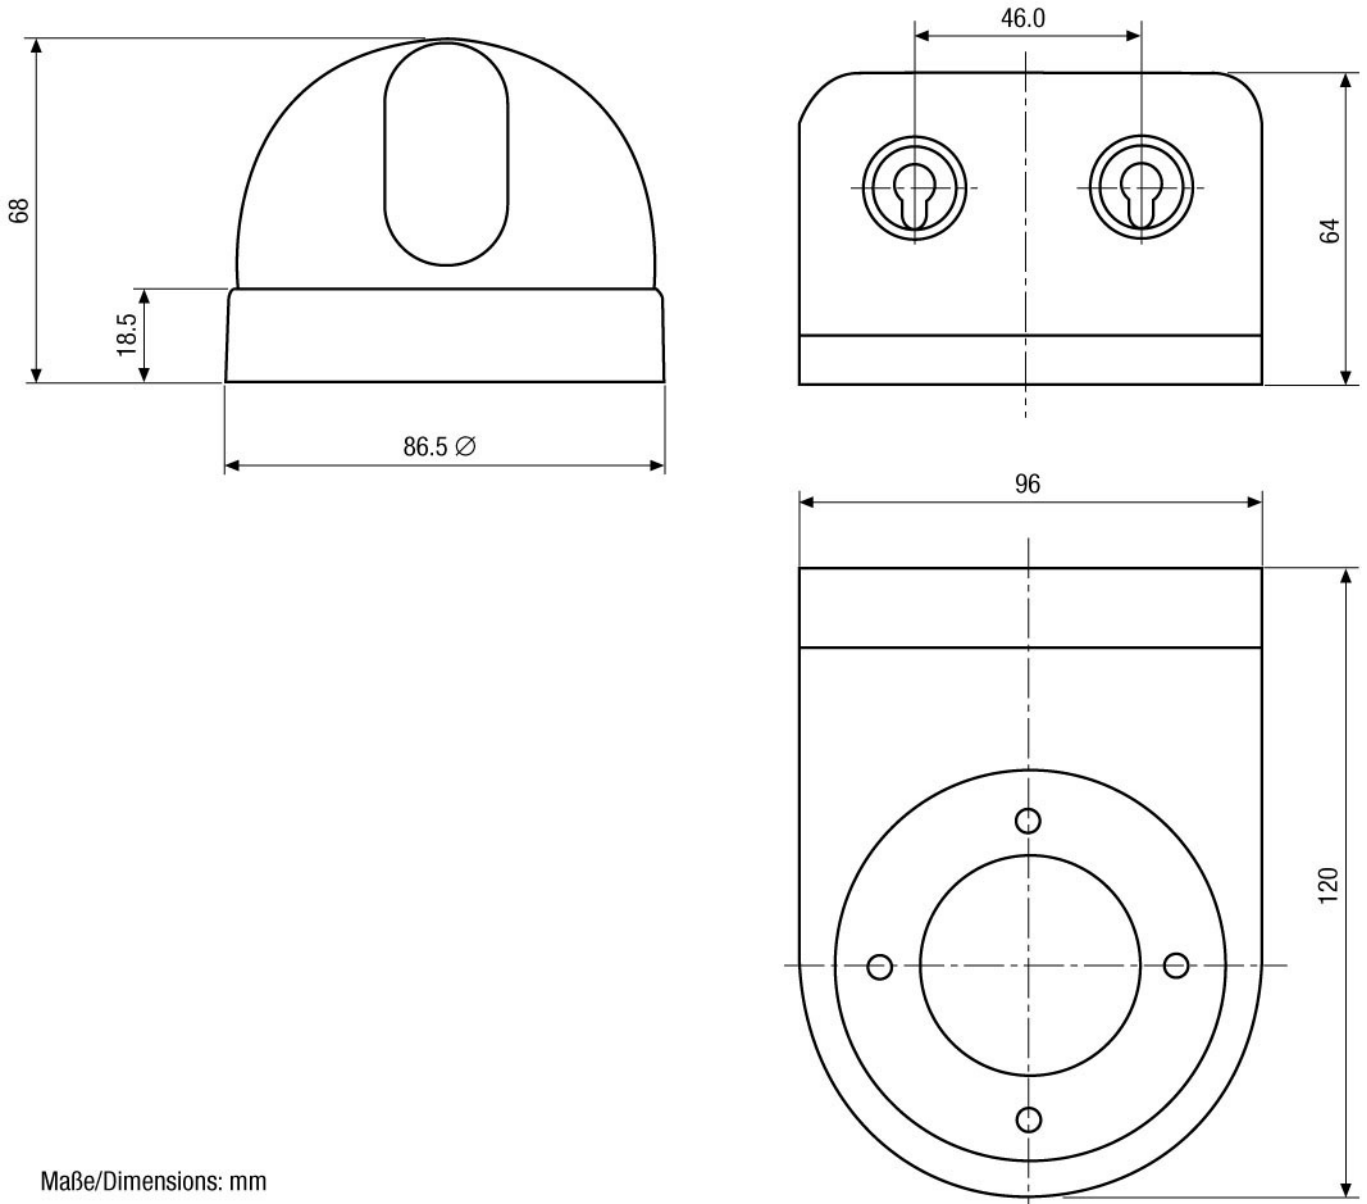

VKCD-1319SM/3.6

Home | Security | Dome Cameras | Fixed

Technical drawing

Maße/Dimensions: mm