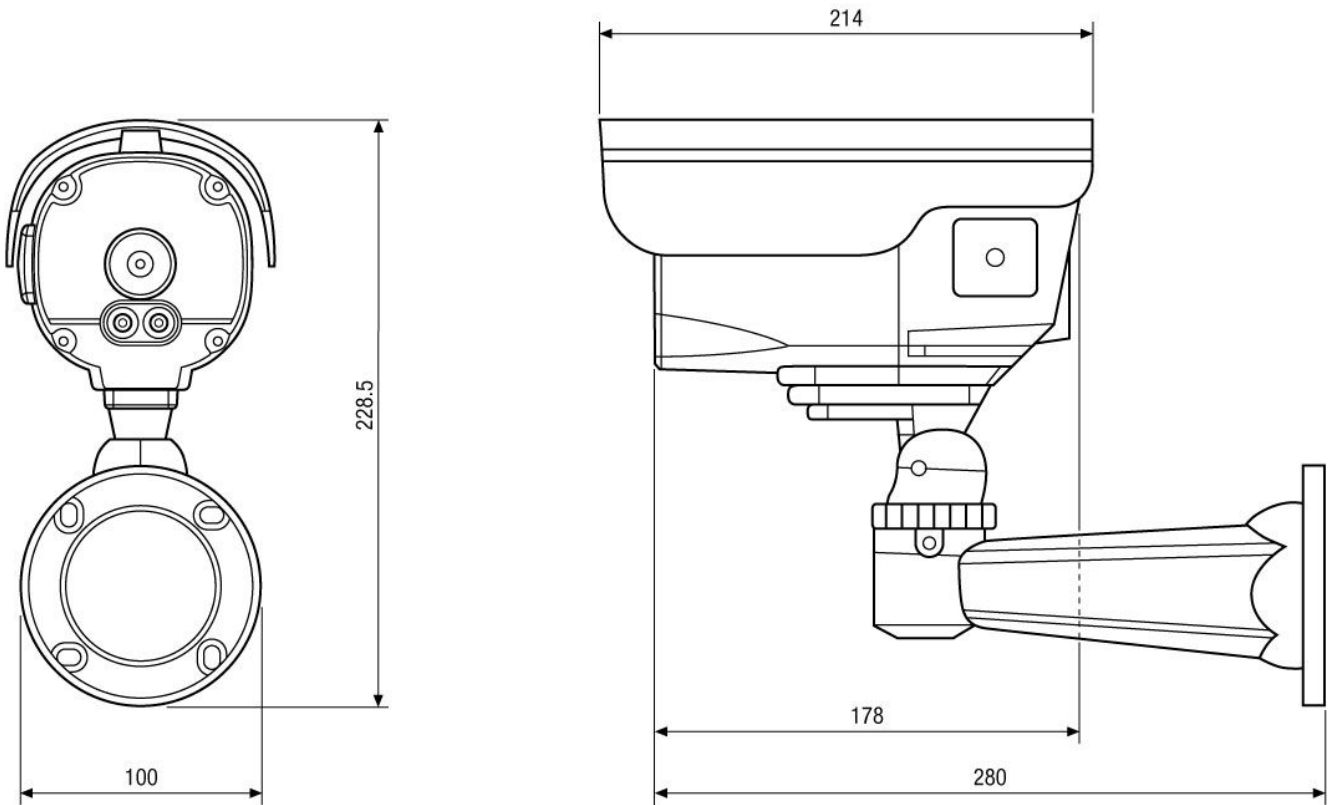

Specifications (continued)

Vandalism resistant	no
Protection rating	IP68
Alarm inputs	-
Alarm outputs	-
Supply voltage	12VDC, 24VAC
Supply voltage	(+/-10%)
Power consumption	12W max.
Dimensions (HxWxD)	see drawing
Weight	2.0kg
Parts supplied	camera, sunshield, wall bracket, manual, bag of screws
Certificates	CE

Technical Drawing

Maße/Dimensions: mm

Your partner for eneo products: