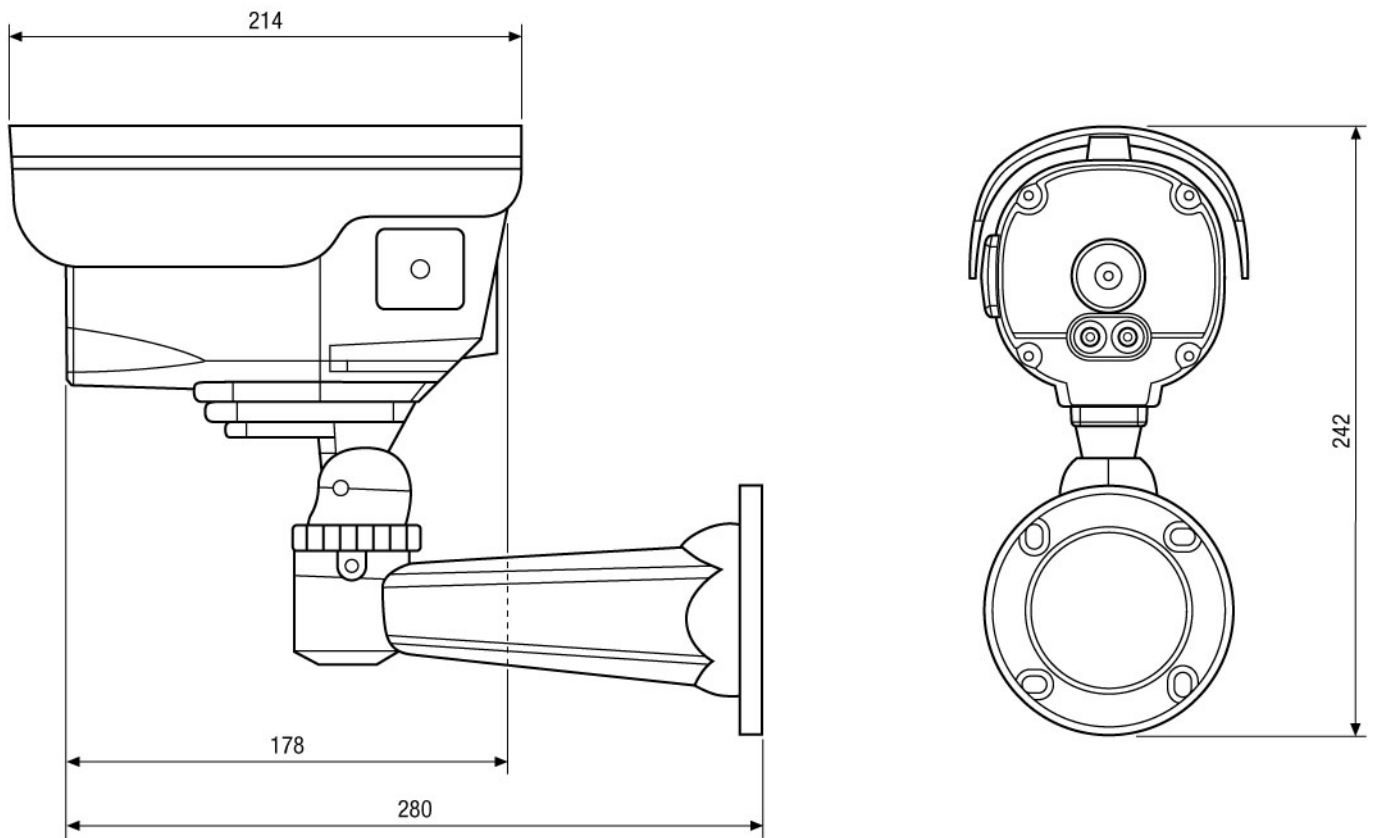

VKC-1378/IR-316

(Continuation Specifications)

Housing	outdoor
Integrated wall mount	yes
Hidden cable management	yes
Sunshield	yes
Window heater	no
Clear Shield	no
Colour (housing)	Pantone 7541
Vandalism resistant	no
Protection rating	IP68
Alarm inputs	no
Alarm outputs	no
Supply voltage	12VDC, 24VAC, (+/-10%)
Power consumption	12W max.
Dimensions (HxWxD)	see drawing
Weight	2.0kg
Parts supplied	camera, sunshield, wall bracket, manual, bag of screws, test monitor cable
Certificates	CE

VKC-1378/IR-316

Home | Security | Cameras | Plug & Play

Technical drawing

Maße/Dimensions: mm