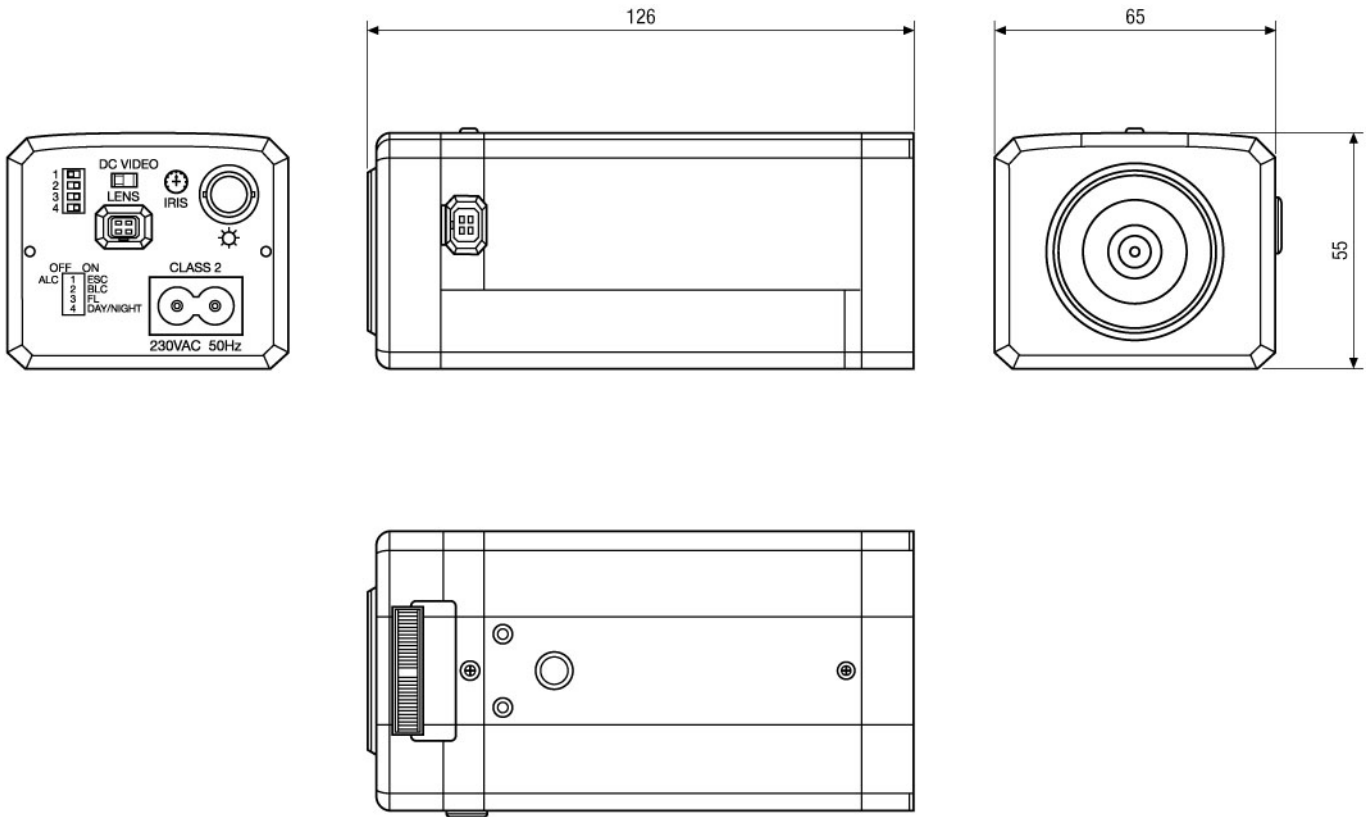

VKC-1370

(Continuation Specifications)

Wide Dynamic Range (WDR)	no
White balance	Automatic/manual (2000K - 8000K)
Aperture Correction (APC)	Horizontal and vertical
Flickerless function	Supplied
IR cut filter	switchable
Day/Night switching	Automatic and manual
Lens mount	CS
Iris control	Manual iris, DC/AI controlled iris
External adjustments	4 DIP switches for: ALC/ESC, BLC On/Off, Flickerless On/Off, Day/Night, Lens select (AI/DC iris control). Level for DC voltage controlled iris, Flange focus
Video outputs	CVBS, 1Vp-p, (C)VBS, 75ohms, BNC
External connections	Video (BNC), Auto Iris/DC Iris, Power input (2 pin)
Serial interfaces	no
Camera mount	1/4" - 20 UNC thread on top and bottom
Supply voltage	230VAC
Temperature range (Operation)	-10° ~+50°C
Dimensions (HxWxD)	55x65x106mm
Colour	Pantone Cool Gray 2C
Weight	410g
Parts supplied	Power cord
Certificates	CE

Optional accessories

43106	C/CS RING-AL	Adapter Ring, C/CS Mount, Aluminium anodized
-------	--------------	--

VKC-1370

Home | Security | Cameras | Boxed

Technical drawing

Maße/Dimensions: mm