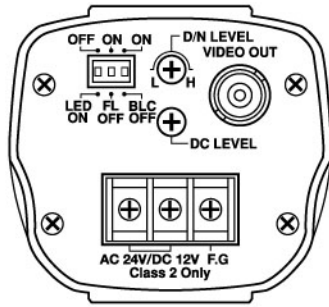

Maße/Dimensions: mm

VIDEOR TECHNICAL E. Hartig GmbH
Carl-Zeiss-Straße 8 · 63322 Rödermark · Germany
Telefon +49 (0) 60 74/8 88-0 · Telefax +49 (0) 60 74/8 88-100
info@videortechnical.com · www.videortechnical.com