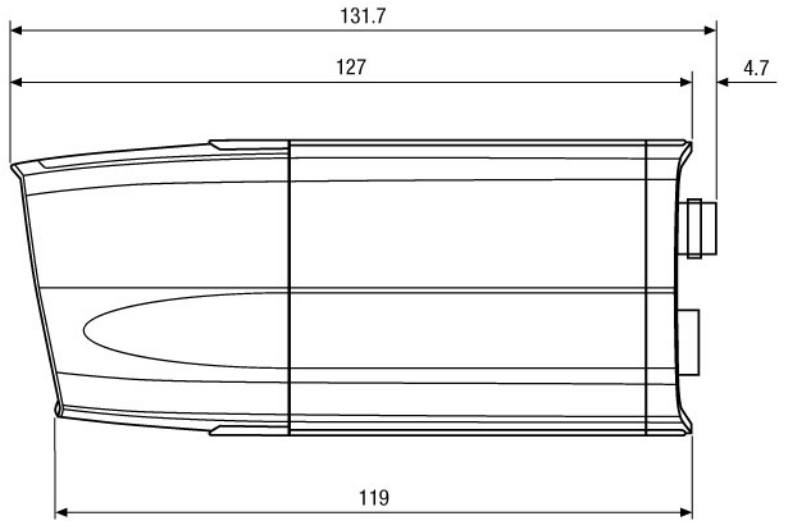

Maße/Dimensions: mm

VIDEOR TECHNICAL E. Hartig GmbH
Carl-Zeiss-Straße 8 · 63322 Rödermark · Germany
Telefon +49 (0) 60 74/8 88-0 · Telefax +49 (0) 60 74/8 88-100
info@videortechnical.com · www.videortechnical.com