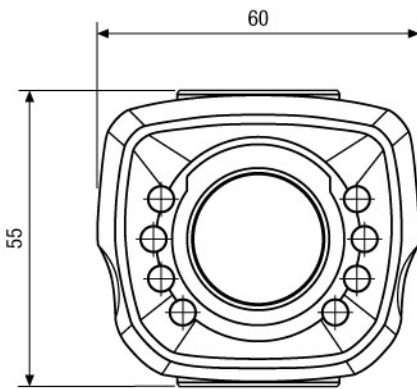

Maße/Dimensions: mm

VIDEOR TECHNICAL E. Hartig GmbH
Carl-Zeiss-Straße 8 · 63322 Rödermark · Germany
Telefon +49 (0) 60 74/8 88-0 · Telefax +49 (0) 60 74/8 88-100
info@videortechnical.com · www.videortechnical.com