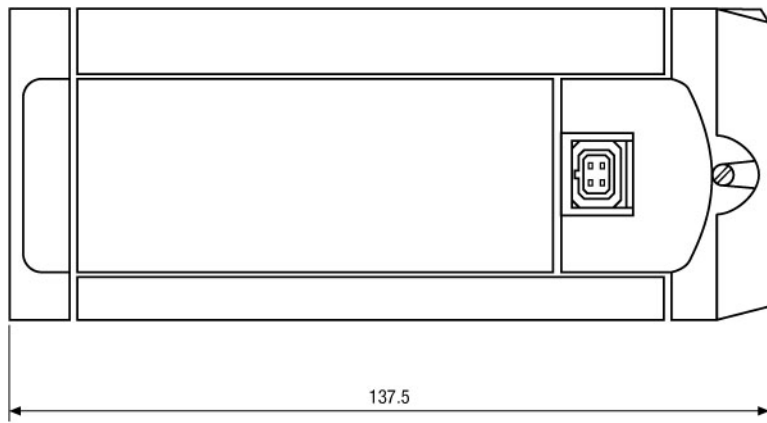

Specifications

System	PAL or NTSC, selectable
Imager	1/3" CMOS, DPS Technology
Active picture elements	Approx. 400,000, (H) 720 x (V) 540 (eff.)
Signal processing	DSP
Synchronization	Internal/Line lock
Sensitivity at 50% video signal	0.6Lux at F1.2
Horizontal resolution	480 TV lines
Dynamic range (WDR)	95db (14bit) typ., 120db max.
Lens adjustment	Automatic adjustment of the lens to the camera
Automatic gain control (AGC)	7~24db, Modes: Low, Motion, DNR (Digital Noise Reduction)
White balance (ATW)	Range: 2800~6500K, to 2500~9500K switchable
Signal-to-noise ratio	50db (AGC OFF)
OSD function control	Main menu: Language, AGC, White balance range, Flickerless, Synchronization: Internal/Line-lock with V-Phase adjustment, Text 15-characters and position. Video menu: Level, Sharpness, Chroma. Installer menu: Colour bars, Mirror image, BLC zones, Colour/b&w
Menu languages	English, German, French, Spanish

VKC-1325

(Specifications continued)

Aperture Correction (APC)	Horizontal and vertical
Backlight compensation (BLC)	8 adjustable zones, ON/OFF switchable
Lens mount	CS
Usable iris controls	Manual iris, DC controlled iris
External adjustments	Menu cursor and setting buttons, PAL/NTSC switch, Flange focus
Video output	1Vp-p, CVBS, 75ohms, BNC
External connections	DC Iris control (4-pin), Video (BNC), Power input
Camera mount	1/4" - 20 UNC thread on top and bottom
Supply voltage (+/-10%)	12VDC/24VAC +/-15%
Power consumption	Approx. 5,0watts
Temperature range	-10°C to +50°C
Dimensions (HxWxD)	See drawing
Colour	RAL 7035
Weight	350g

Maße/Dimensions: mm