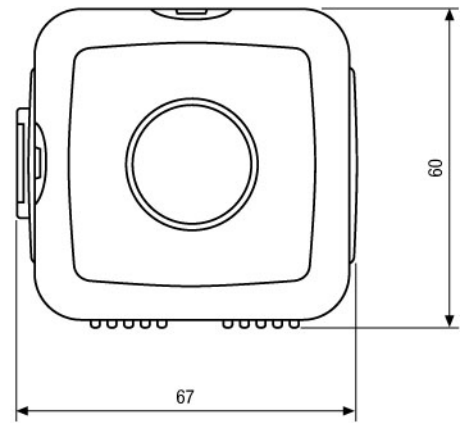

Specifications

System	PAL or NTSC, selectable
Imager	1/3" CMOS, DPS Technology
Active picture elements	Approx. 400,000, (H) 720 x (V) 540 (eff.)
Signal processing	DSP
Synchronization	Internal/Line lock
Sensitivity at 50% video signal	0.6Lux at F1.2
Horizontal resolution	480 TV lines
Dynamic range (WDR)	95db (14bit) typ., 120db max.
Lens adjustment	Automatic adjustment of the lens to the camera
Automatic gain control (AGC)	7~24db, Modes: Low, Motion, DNR (Digital Noise Reduction)
White balance (ATW)	Range: 2800~6500K, to 2500~9500K switchable
Signal-to-noise ratio	50db (AGC OFF)
OSD function control	Main menu: Language, AGC, White balance range, Flickerless, Synchronization: Internal/Line-lock with V-Phase adjustment, Text 15-characters and position. Video menu: Level, Sharpness, Chroma. Installer menu: Colour bars, Mirror image, BLC zones, Colour/b&w
Menu languages	English, German, French, Spanish

VKC-1325

(Specifications continued)

Aperture Correction (APC)	Horizontal and vertical
Backlight compensation (BLC)	8 adjustable zones, ON/OFF switchable
Lens mount	CS
Usable iris controls	Manual iris, DC controlled iris
External adjustments	Menu cursor and setting buttons, PAL/NTSC switch, Flange focus
Video output	1Vp-p, CVBS, 75ohms, BNC
External connections	DC Iris control (4-pin), Video (BNC), Power input
Camera mount	1/4" - 20 UNC thread on top and bottom
Supply voltage (+/-10%)	12VDC/24VAC +/-15%
Power consumption	Approx. 5,0watts
Temperature range	-10°C to +50°C
Dimensions (HxWxD)	See drawing
Colour	RAL 7035
Weight	350g

Maße/Dimensions: mm