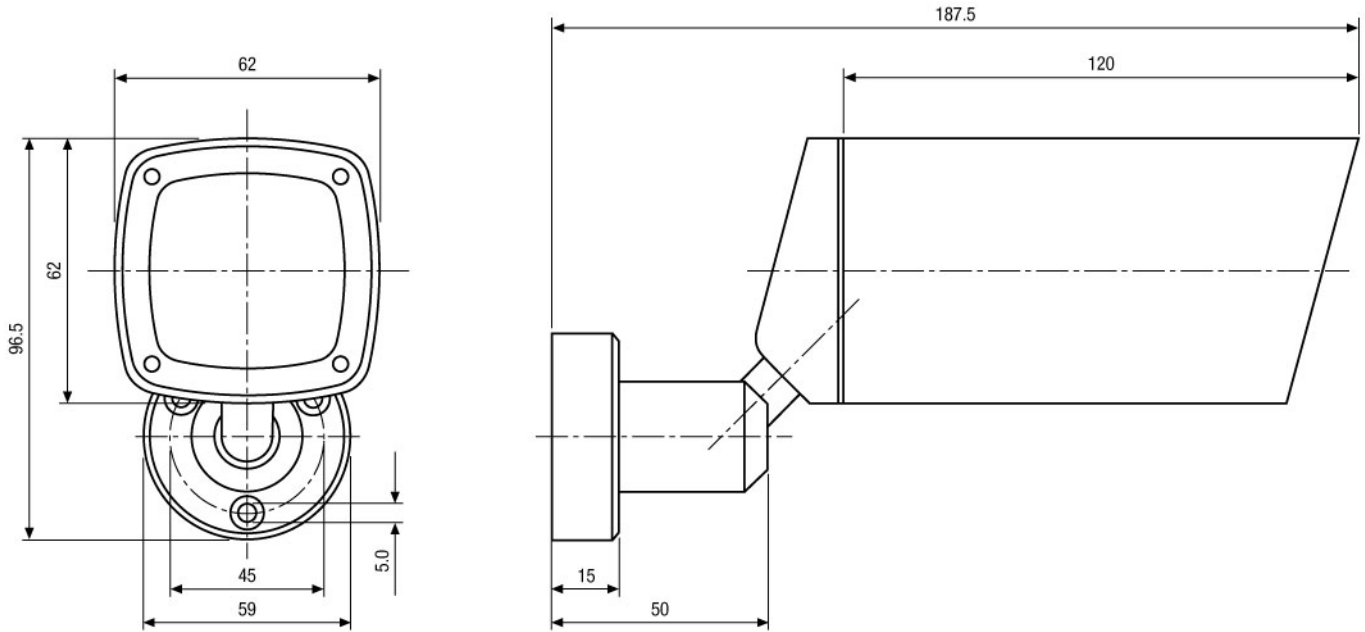

Maße/Dimensions: mm

VIDEOR TECHNICAL E. Hartig GmbH
Carl-Zeiss-Straße 37 · 63322 Rödermark · Germany
Telefon +49 (0) 60 74/8 88-0 · Telefax +49 (0) 60 74/8 88-100
info@videortechnical.com · www.videortechnical.com