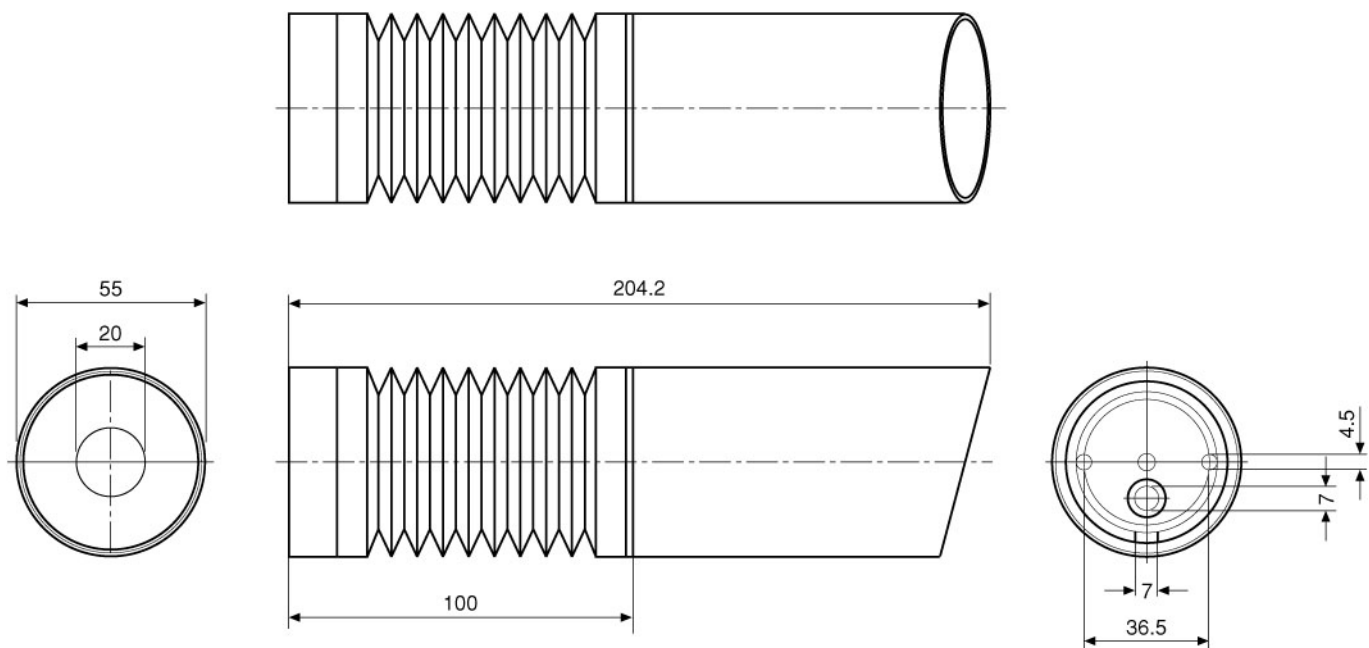

Video Security

VK-1318/W2
 1/3" HiRes B&W Camera with 4-8mm Lens
 VHP-2 Housing, 600TVL
Art-No. 96043

Features

B&W Board Camera VK-1318 in Weatherproof Housing
 1/3" CCD Sensor Chip
 Resolution of 600 Horizontal Lines
 Electronic Shutter Control (ESC)
 High Sensitivity

Integrated Lens: F2.0/4-8 mm
Supply Voltage: 12 VDC
Compact Version
Index of Protection: IP67
Protected Pan and Tilt Fixing Mechanism

Specifications

System	CCIR
Imager	1/3" Sony Super HAD Interline Transfer CCD
Active picture elements	Approx. 440,000 (H) 752 x (V) 582
Synchronization	Internal
Gamma correction	0.45
Horizontal resolution	600 TV lines
Sensitivity at 50% video signal	2.1Lux at F2.0 (VT measurement result); 0.76Lux at F1.2
Electronic shutter control (ESC)	1/50 to 1/100,000 sec.
Aperture Correction (APC)	Yes
Video output	1 Vp-p, VBS, 75 ohms
Integrated lens	F 2.0-2.8/4-8 mm w./o. iris
Horizontal angle of view	63°-34°
Cable connection	Wiring for video and voltage supply made, accessible from outside
Housing	Aluminium with glass screen
Heater/sunshield	No
Colour	Anodized aluminium (CO)
Protection rating	IP 67
Supply voltage	12 VDC +/-10 %

(Specifications continued)

Power consumption	Approx. 1.5watts
Temperature range	-30°C to +40°C
Dimensions (HxWxD)	See drawing
Weight	480 g

Accessories

77779 / VT-PS12DC-UK	Power Supply Unit w. UK Mains plug-in, 100-240VAC/12VDC-1.0A, Regul., open Ends
77772 / VT-PS12DCDT	PSU 12VDC/0,5A, Regulated, Desktop Version, 1.8m Cable each w. open ends
70448 / VT-PS12DC-6	Plug-in Power Supply Unit 100-240VAC 12VDC (1.0Amp), Regulated, w. Open Ends

Maße/Dimensions: mm

VIDEOR TECHNICAL E. Hartig GmbH
 Carl-Zeiss-Straße 8 · 63322 Rödermark · Germany
 Telefon +49 (0) 60 74/8 88-0 · Telefax +49 (0) 60 74/8 88-100
 info@videortechnical.com · www.videortechnical.com