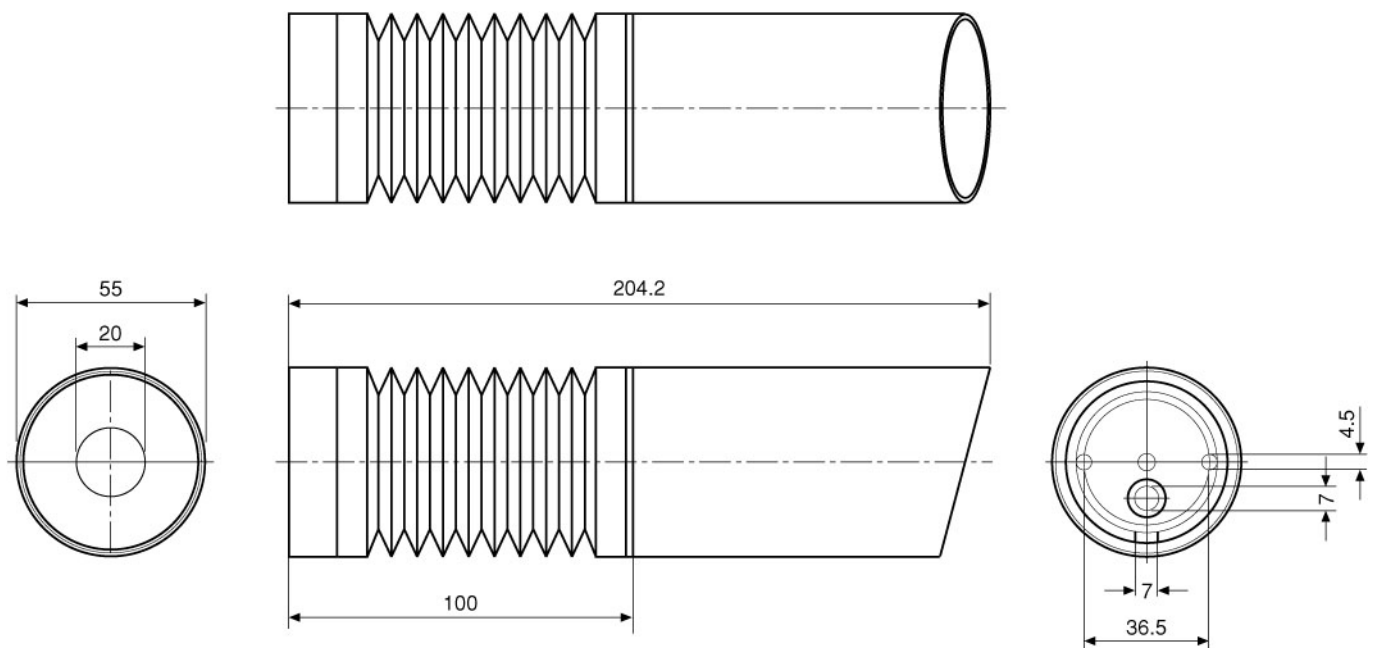

Video Security

VK-1317S/W2

1/3" HiRes B&W Camera with 3.8mm Lens
VHP-2 Housing, 600TVL

Art-No. 96049

Features

B&W Board Camera VK-1317 in Weatherproof Housing
1/3" CCD Sensor Chip
Resolution of 600 Horizontal Lines
Electronic Shutter Control (ESC)
High Sensitivity

Integrated Lens: F2.0/3.8 mm
Supply Voltage: 12 VDC
Compact Version
Index of Protection: IP67
Protected Pan and Tilt Fixing Mechanism

Specifications

System	CCIR
Imager	1/3" Sony Super HAD Interline Transfer CCD
Active picture elements	Approx. 440,000 (H) 752 x (V) 582
Synchronization	Internal
Gamma correction	0.45
Horizontal resolution	600 TV lines
Sensitivity at 50% video signal	2.1Lux at F2.0 (VT measurement result); 0.76Lux at F1.2
Electronic shutter control (ESC)	1/50 to 1/100,000 sec.
Aperture Correction (APC)	Yes (horizontal)
Video output	1 Vp-p, VBS, 75 ohms
Integrated lens	F2.0/3.8mm w./o. iris
Horizontal angle of view	65°
Cable connection	Wiring for video and voltage supply made, accessible from outside
Housing	Aluminium with glass screen
Heater/sunshield	No
Colour	Anodized aluminium (CO)
Protection rating	IP 67
Supply voltage	12 VDC +/-10 %

VK-1317S/W2

(Specifications continued)

Power consumption	Approx. 1.4watts
Temperature range	-30°C to +40°C
Dimensions (HxWxD)	See drawing
Weight	480 g

Accessories

77779 / VT-PS12DC-UK	Power Supply Unit w. UK Mains plug-in, 100-240VAC/12VDC-1.0A, Regul., open Ends
77772 / VT-PS12DCDT	PSU 12VDC/0,5A, Regulated, Desktop Version, 1.8m Cable each w. open ends
70448 / VT-PS12DC-6	Plug-in Power Supply Unit 100-240VAC 12VDC (1.0Amp), Regulated, w. Open Ends