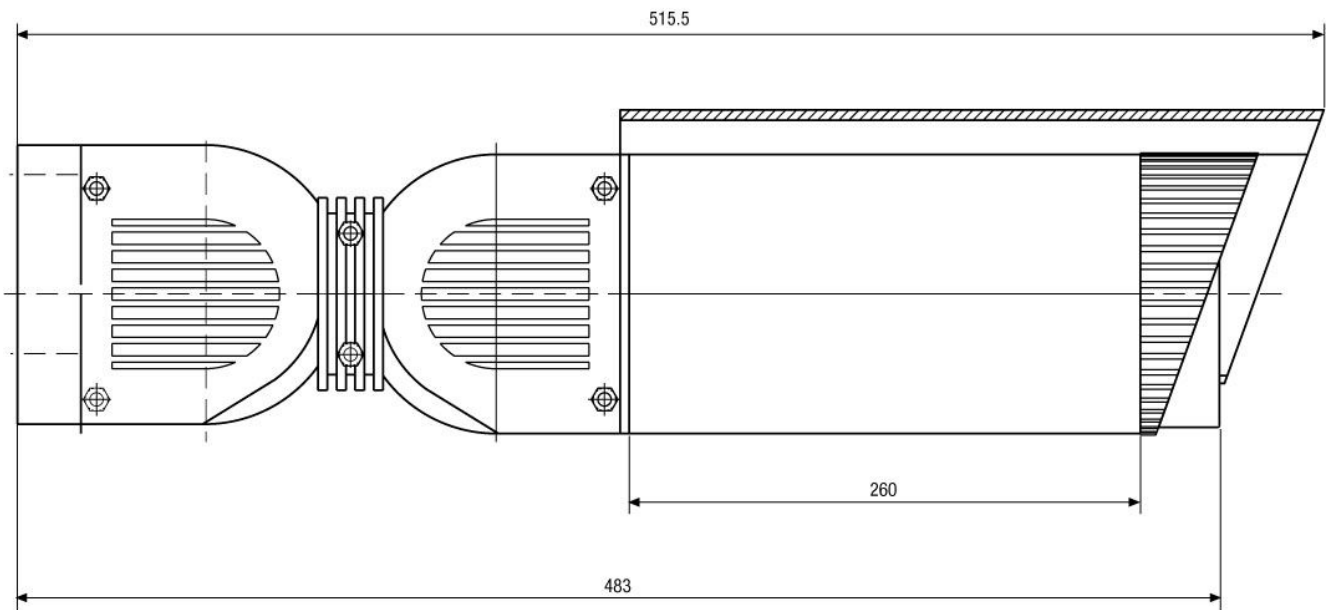

### Mainfeatures

Camera weatherproof housing for small cameras  
For wall/ceiling and upright mounting  
Window heater: 24V  
Cable entry: M25X1.5mm

Integrated ball point head for smooth adjustment  
For cameras with 12VDC, 24VAC power input  
Insulated camera mounting  
Fully hidden cable routing

### Specifications

Series	eneo Candid
Maximum installation length	260
Window screen	PC (Lexan)
Clear Shield	no
Window heater	yes
Window heater	24V / 7watts
Blower	no
Wiper	no
Supply voltage	24VAC
Sunshield	yes
Hidden cable management	yes
Cable entry	M25 x1.5mm cable gland with 4 entries for different cable diameters
Integrated wall mount	yes
Protection rating	IP66/67
Housing	outdoor
Housing material	aluminium
Colour (housing)	RAL9016, RAL7035, RAL7037

## Specifications (continued)

Colour	(Sunshield and body) RAL7035 (Front and back) RAL7037 (Inner ball, fixing ring)
Dimensions (HxWxD)	see drawing
Weight	1.2kg
Parts supplied	3mm Allen key, Bag of fixing screws

## Technical Drawing

Maße/Dimensions: mm

Your partner for eneo products: