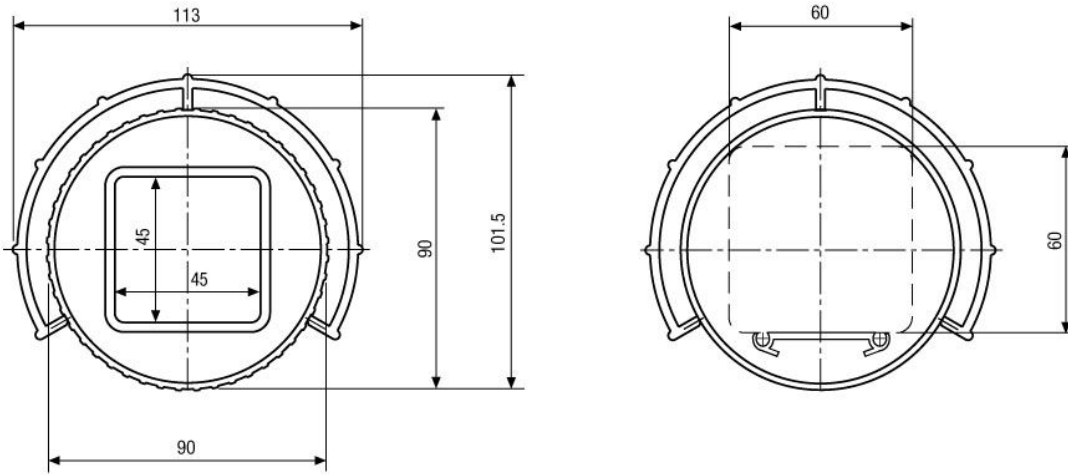

### Mainfeatures

Camera weatherproof housing for small cameras  
For wall/ceiling and upright mounting  
Window heater: 24V  
Cable entry: M25X1.5mm

Integrated ball point head for smooth adjustment  
For cameras with 12VDC, 24VAC power input  
Insulated camera mounting  
Fully hidden cable routing

### Specifications

Series	eneo Candid
Maximum installation length	260
Window screen	PC (Lexan)
Clear Shield	no
Window heater	yes
Window heater	24V / 7watts
Blower	no
Wiper	no
Supply voltage	24VAC
Sunshield	yes
Hidden cable management	yes
Cable entry	M25 x1.5mm cable gland with 4 entries for different cable diameters
Integrated wall mount	yes
Protection rating	IP66/67
Housing	outdoor
Housing material	aluminium
Colour (housing)	RAL9016, RAL7035, RAL7037

## Specifications (continued)

Colour	(Sunshield and body) RAL7035 (Front and back) RAL7037 (Inner ball, fixing ring)
Dimensions (HxWxD)	see drawing
Weight	1.2kg
Parts supplied	3mm Allen key, Bag of fixing screws

## Technical Drawing

Maße/Dimensions: mm

Your partner for eneo products: