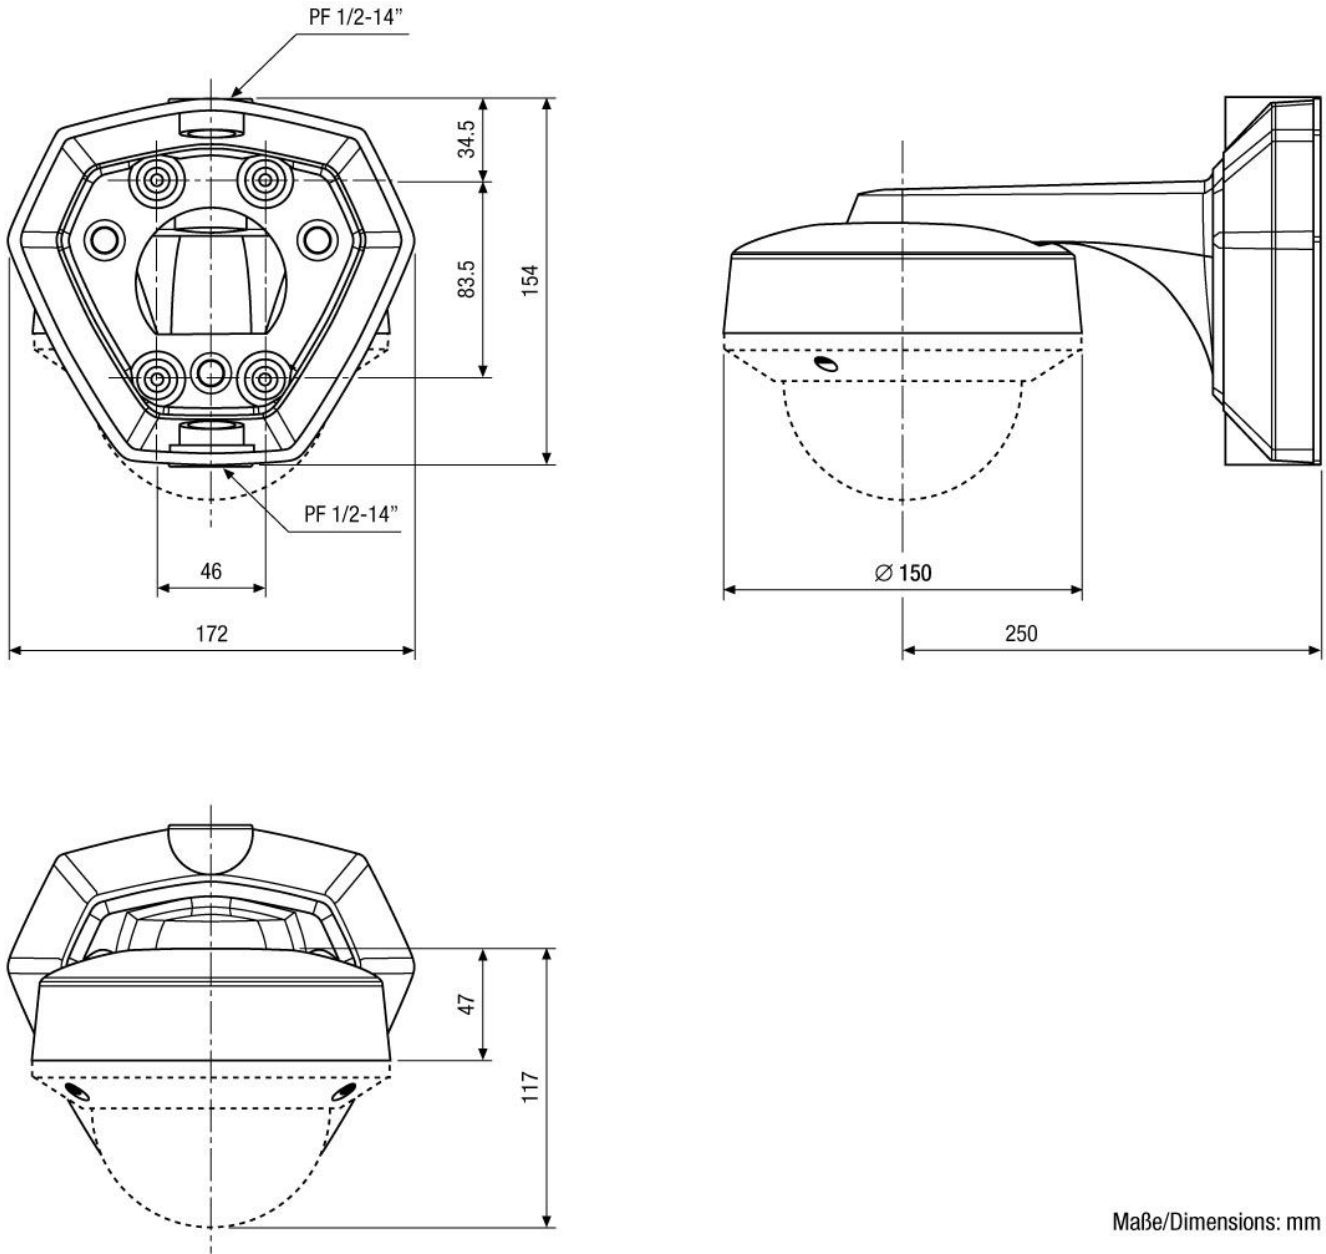

VDOME/WB4

Article-No.: 92562

Wall Mount Kit for
VKCD-1329/IR and VKCD-1331

Technical Drawing

Maße/Dimensions: mm

Your partner for eneo products: