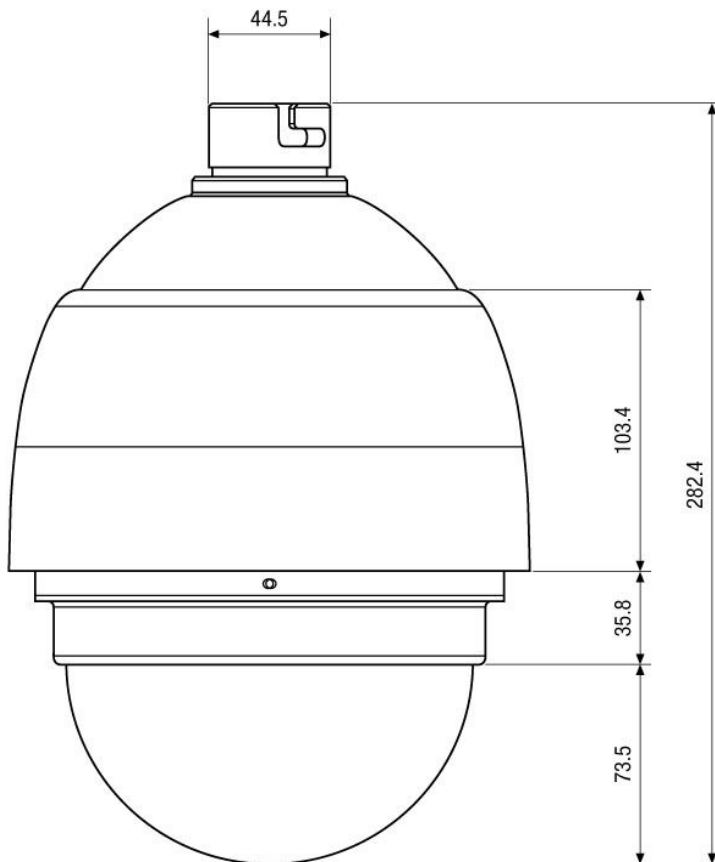

Specifications (continued)

| | |
|-------------------------------|--|
| Serial interfaces | no |
| Remote configuration | web browser |
| Firmware update | via network interface |
| Password protection | two levels (administrator and user) |
| Password protection | yes |
| e-PTZ support | no |
| Speed (manual control) | 80 °/Sek. |
| Preset speed | up to 400°/sec. |
| Rotation range | 360° |
| Auto flip function | mechanical, digital, off |
| Proportional pan and tilt | continually decreases pan and tilt speeds in proportion to depth of zoom |
| Patterns | 8 pattern |
| Presets | 256 presets |
| Home position | included (with multiple park actions) |
| Tours | up to 8 user programmable guard tours |
| Supply voltage | 24VAC |
| Power over Ethernet | yes |
| Power over Ethernet | HiPoE w/o heather function |
| Blower | yes |
| Heater | yes |
| Power consumption | 65W |
| Mounting | Wall and ceiling mounting only in conjunction with related accessories, (not supplied) |
| Temperature range (operation) | -40°C ~ +50°C |
| Vandalism resistant | yes |
| Housing | outdoor |
| Housing material | metal / plastic |
| Colour (housing) | RAL9003 |
| Colour (bubble) | clear |
| Protection rating | IP66 |
| Management Software Support | Zelaris |
| SDK | available |
| ONVIF | yes, ONVIF Test Tool Version 1.02.4.4 |
| Certificates | CE, IK10 |
| Dimensions (LxD) | see drawing |
| Weight | 2.4kg |
| Parts supplied | remote viewer software, screw set, manual |

Technical Drawing

Maße/Dimensions: mm

Your partner for eneo products: