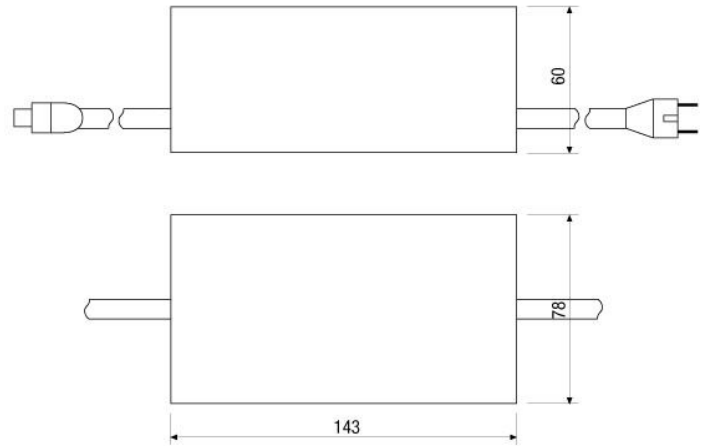

Specifications

Lens control output	8 VDC (250 mA max.)
P/T head control voltage	24 VAC (0.8 A max.)
Connectors for lens, P/T head	15-pin / 9-pin (D-Sub)
Supply voltage (power supply)	230 VAC / 24 VAC, 50/60 Hz
Power consumption	25 watts max.
Dimensions (HxWxD)	see drawing
Weight incl. power supply	1.5 kg
Certificates	CE

Technical Drawing

Steuergerät/Control unit

Rückansicht/Back view:

Netzgerät/Power supply

Maße/Dimensions: mm

Your partner for eneo products: