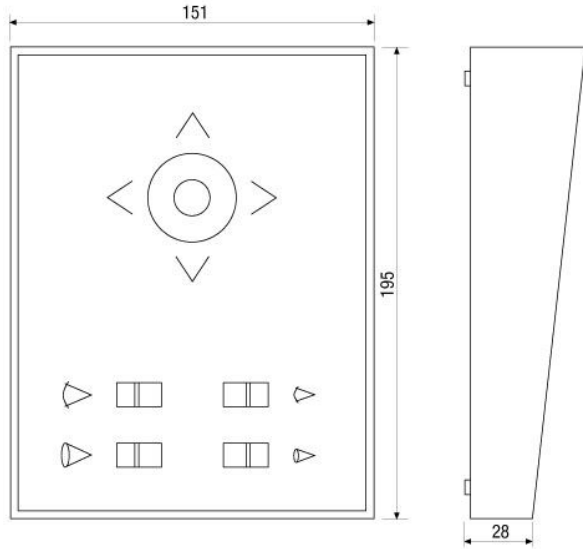

PTZF/G-EC

Article-No.: 75354

Control Unit for Pan/Tilt Head and Lens,
24VAC with Power Supply, RAL7032

Mainfeatures

Pan/tilt head fixed speed control
Easy operation

Motorzoom lens control (zoom, focus)
External power supply unit 230 VAC

Specifications

Lens control output	8 VDC (250 mA max.)
P/T head control voltage	24 VAC (0.8 A max.)
Connectors for lens, P/T head	15-pin / 9-pin (D-Sub)
Supply voltage (power supply)	230 VAC / 24 VAC, 50/60 Hz
Power consumption	25 watts max.
Dimensions (HxWxD)	see drawing
Weight incl. power supply	1.5 kg
Certificates	CE

Technical Drawing

Steuergerät/Control unit

Rückansicht/Back view:

Netzgerät/Power supply

Maße/Dimensions: mm

Your partner for eneo products: